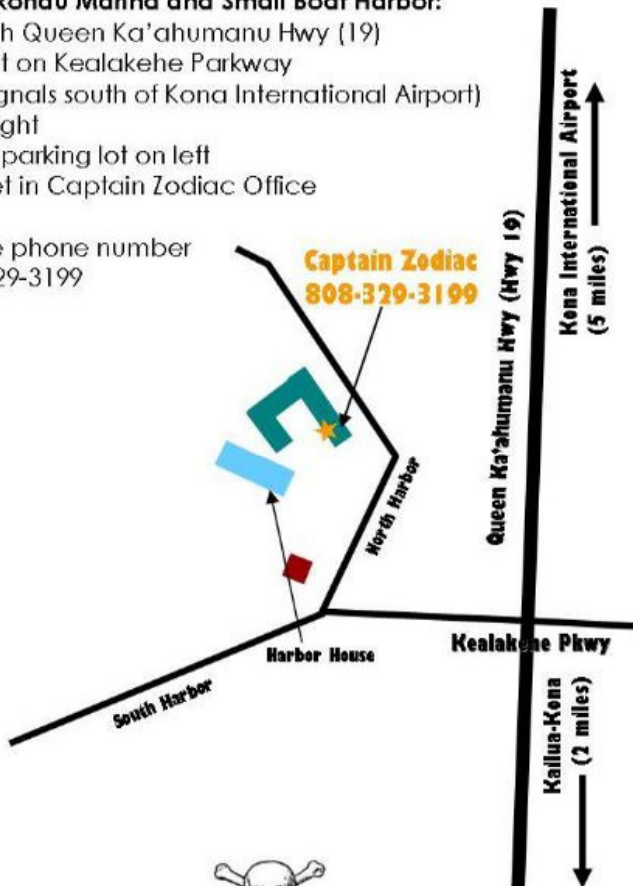

Directions from Hilton Waikoloa to Honokohau Marina and Small Boat Harbor:

- South Queen Ka'ahumanu Hwy (19)
- Right on Kealakehe Parkway
  (3 signals south of Kona International Airport)
- 1st right
- 2nd parking lot on left
- Meet in Captain Zodiac Office

Office phone number
808-329-3199