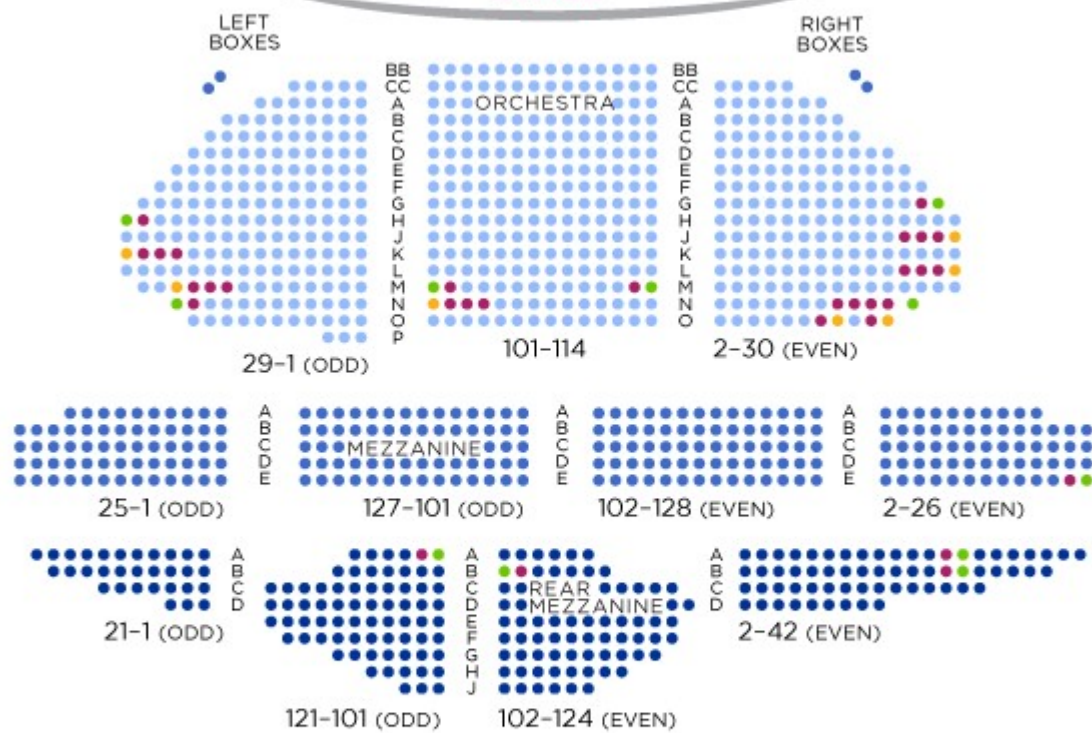

AMBASSADOR THEATRE

STAGE

Front Mezzanine Row A Overhangs Orchestra Row H

- Aisle Seat with Folding Armrest
- Wheelchair Viewing
- Companion

This map is subject to change