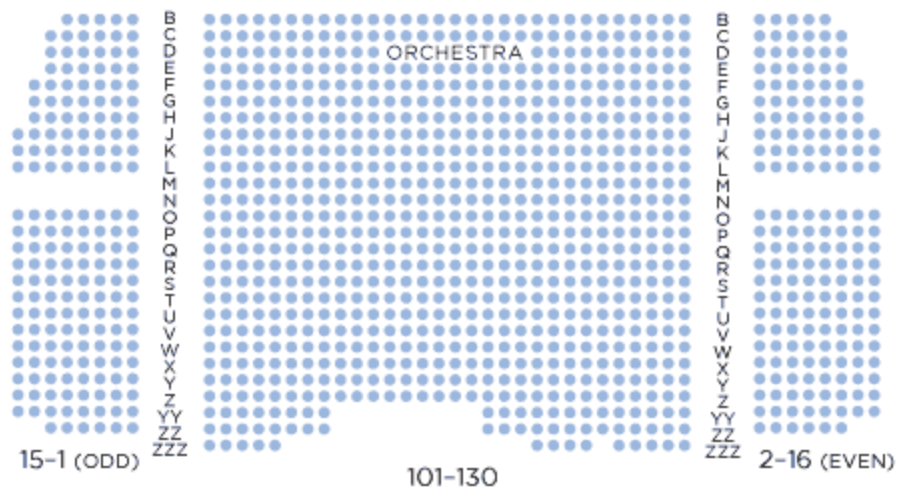

# MINSKOFF THEATRE

## STAGE

Front Mezzanine Row AA Overhangs Orchestra Row P

This map is subject to change