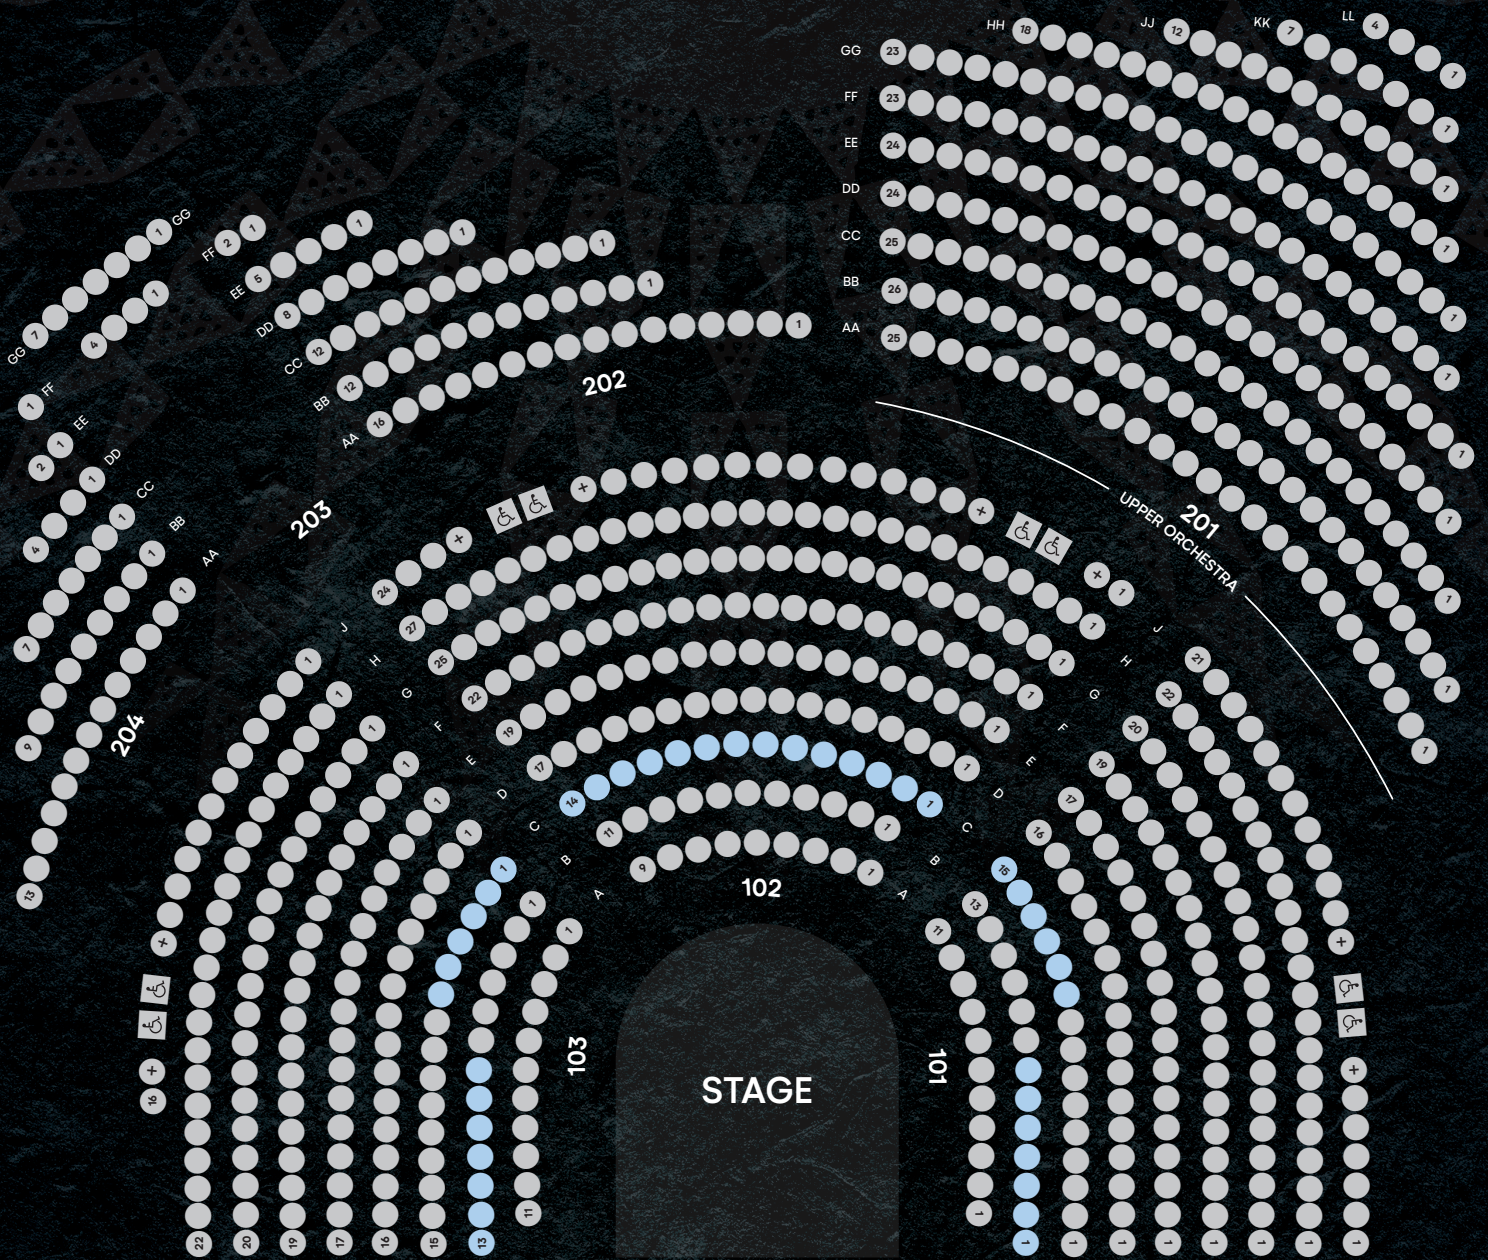

CIRQUE DU SOLEIL®

AUANA™

- Front Row
- Premier
- Preferred
- Golden Circle
- Category 1
- Category 2
- Category 3
- Category 4
- Aisle Seats
- Limited View
- Obstructed View
- ♿ ADA
- + ADA Companion

OUTRIGGER
WAIKIKI BEACHCOMBER HOTEL

Subject to rescaling and changes without notice.

Capacity 784