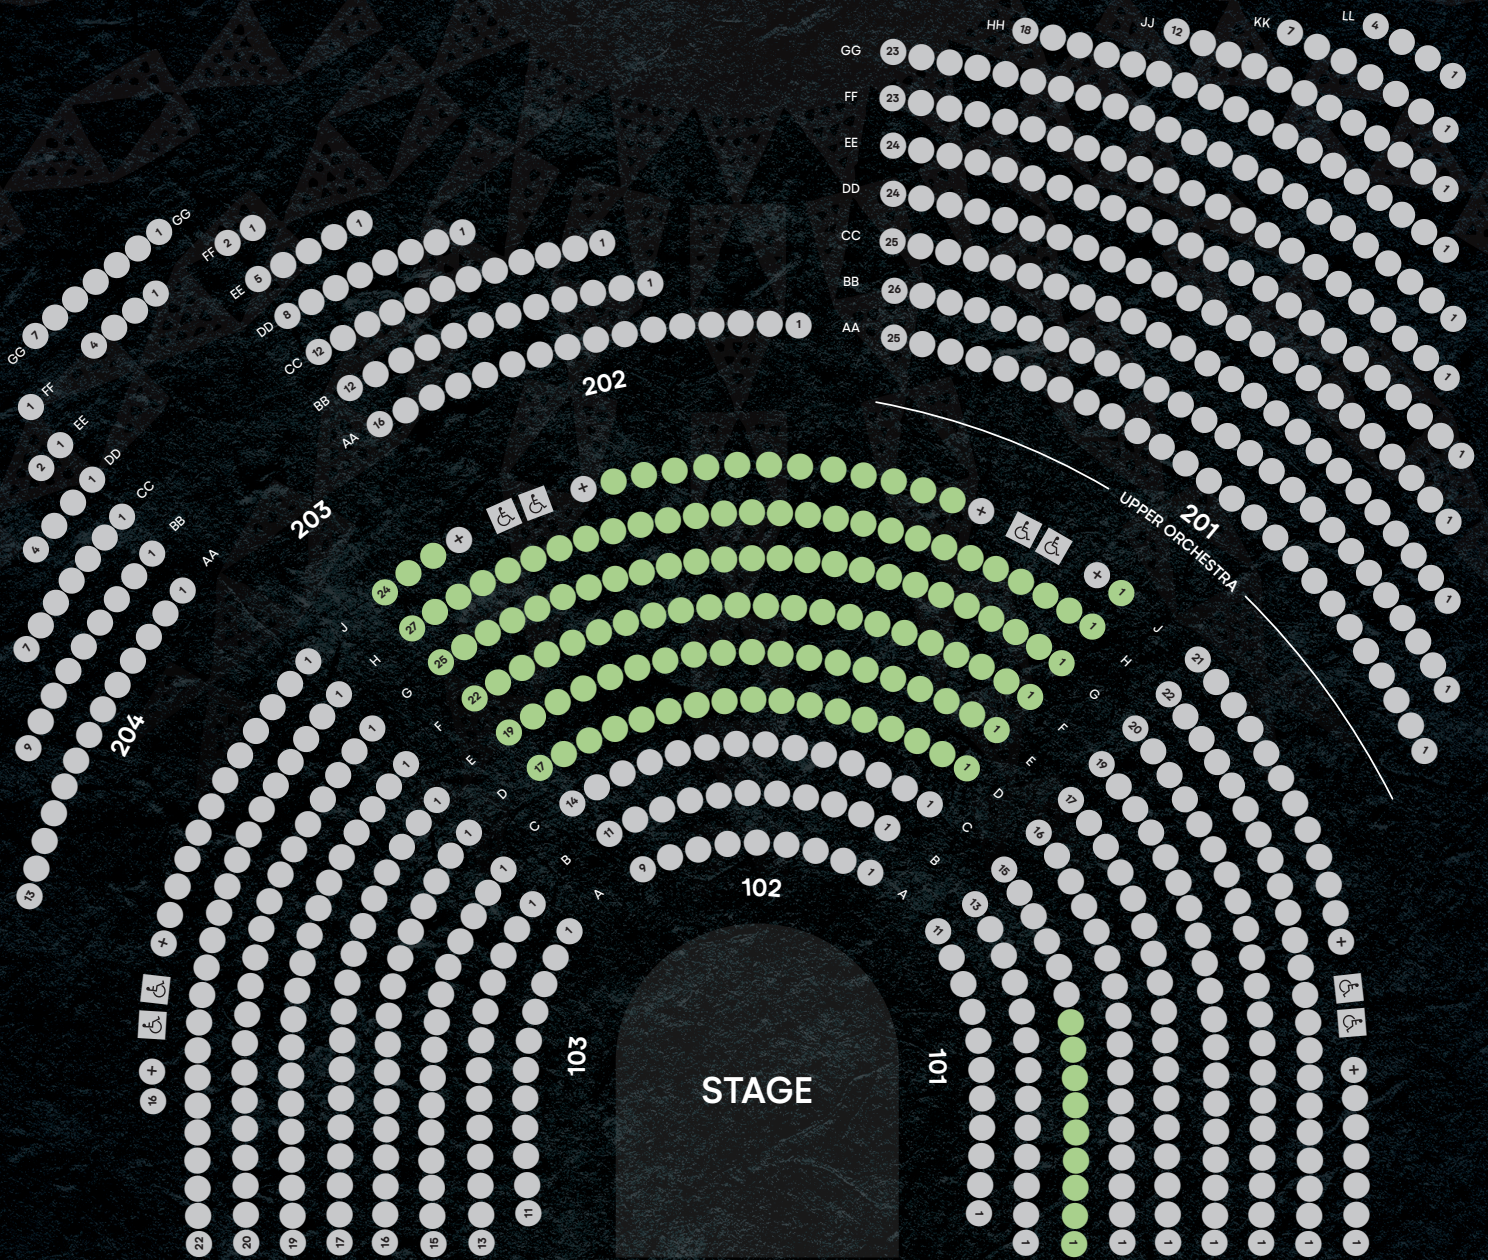

CIRQUE DU SOLEIL®

AUANA™

- Front Row
- Premier
- Preferred
- Golden Circle
- Category 1
- Category 2
- Category 3
- Category 4
- Aisle Seats
- Limited View
- Obstructed View
- ♿ ADA
- + ADA Companion

OUTRIGGER
WAIKIKI BEACHCOMBER HOTEL

Subject to rescaling and changes without notice.

Capacity 784