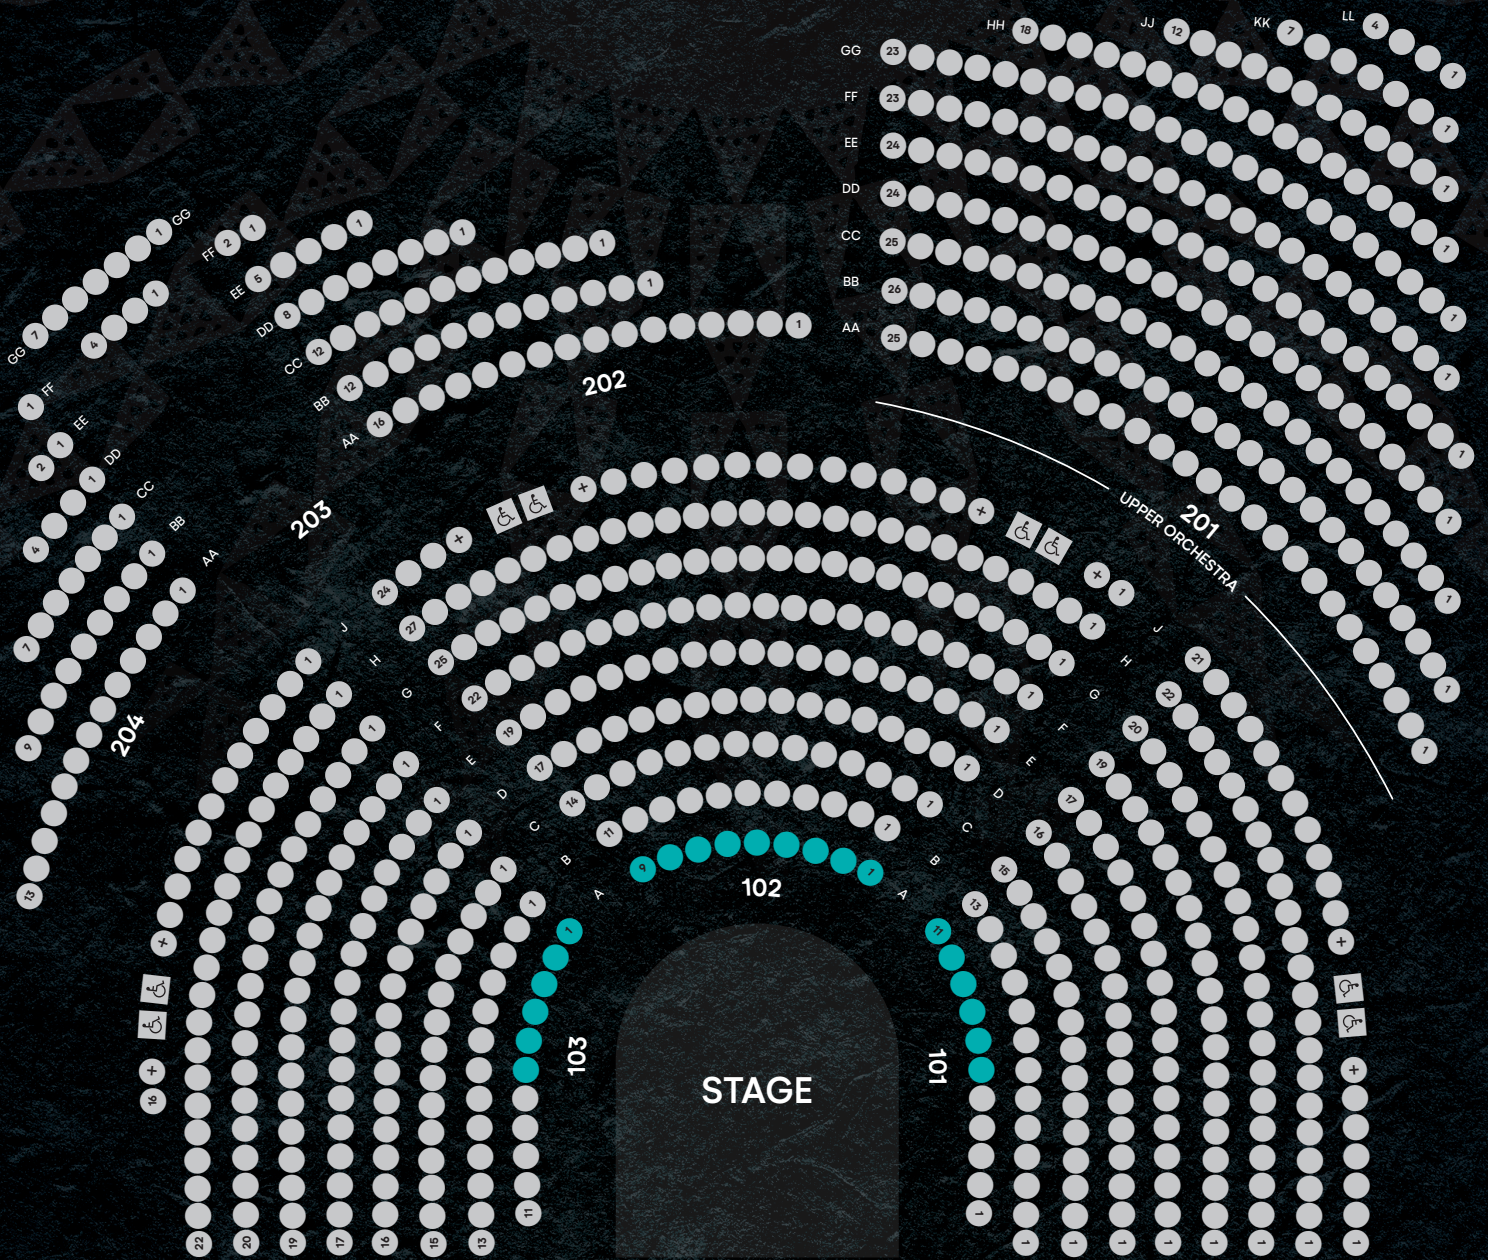

CIRQUE DU SOLEIL®

AUANA™

- Front Row
- Premier
- Preferred
- Golden Circle
- Category 1
- Category 2
- Category 3
- Category 4
- Aisle Seats
- Limited View
- Obstructed View
- ♿ ADA
- + ADA Companion

OUTRIGGER
WAIKIKI BEACHCOMBER HOTEL

Subject to rescaling and changes without notice.

Capacity 784