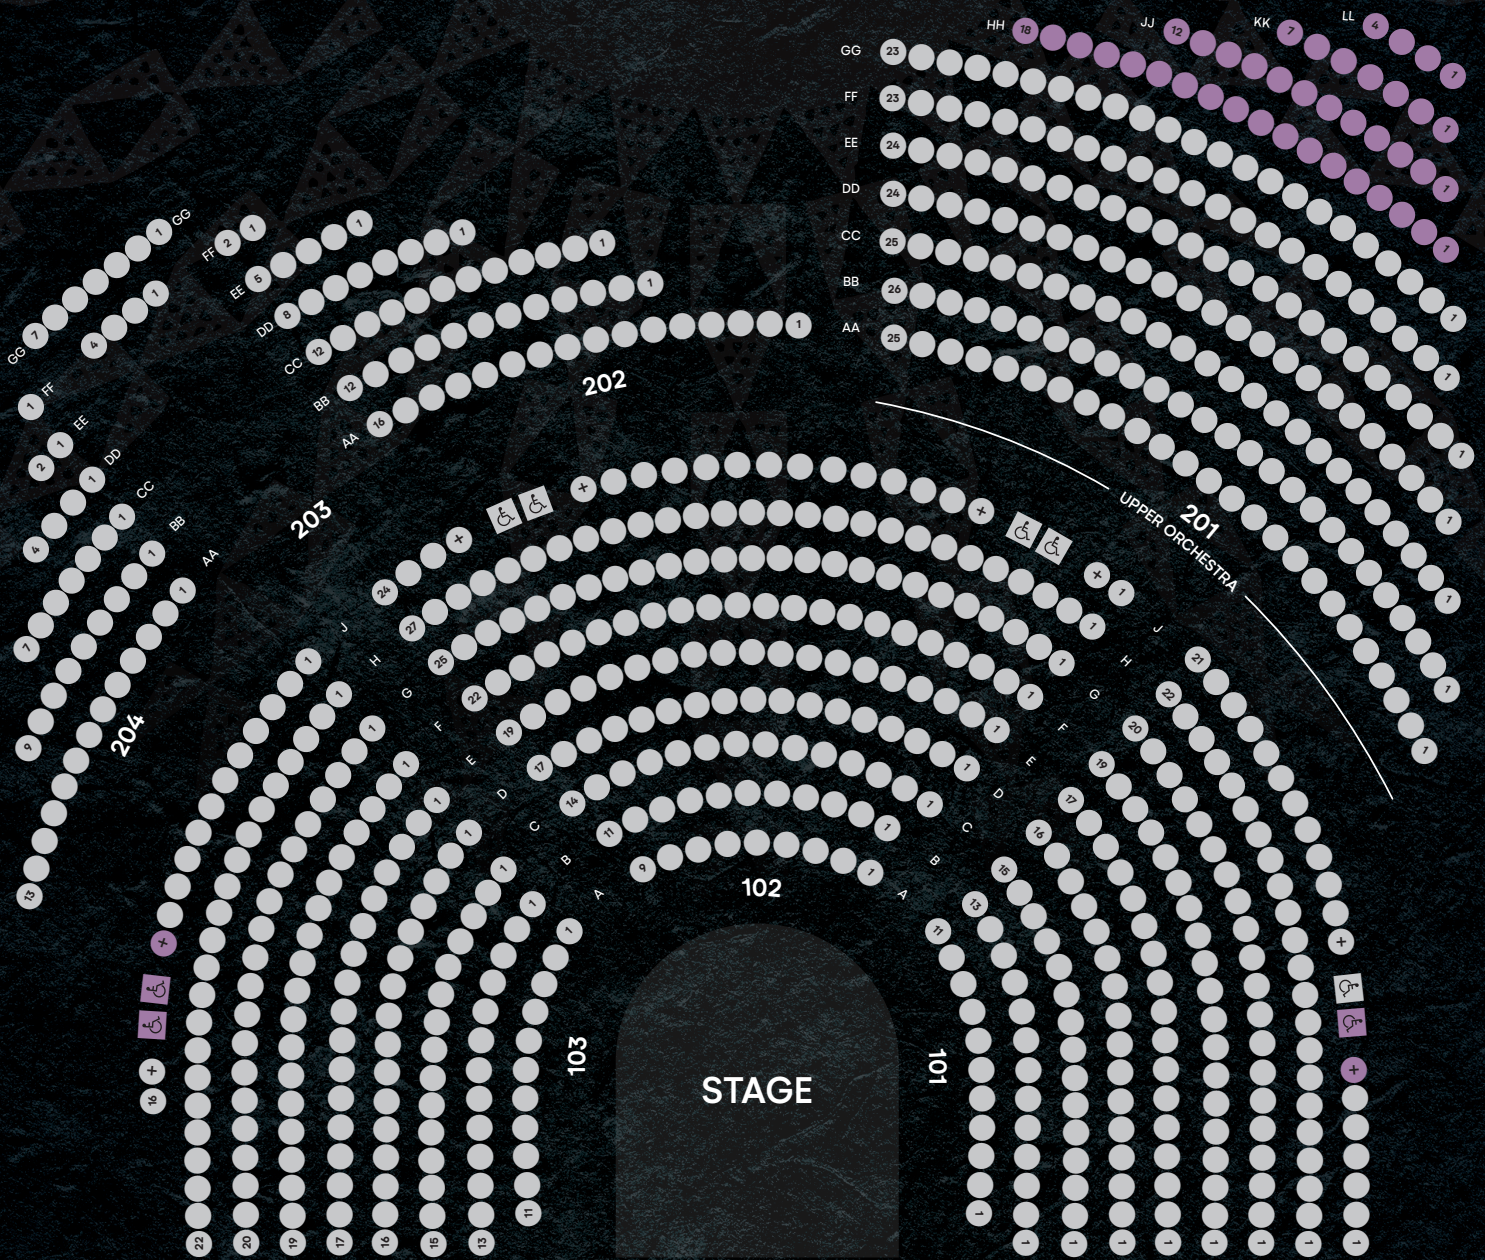

CIRQUE DU SOLEIL®

AUANA™

- Front Row
- Premier
- Preferred
- Golden Circle
- Category 1
- Category 2
- Category 3
- Category 4
- Aisle Seats
- Limited View
- Obstructed View
- ♿ ADA
- + ADA Companion

OUTRIGGER
WAIKIKI BEACHCOMBER HOTEL

Subject to rescaling and changes without notice.

Capacity 784