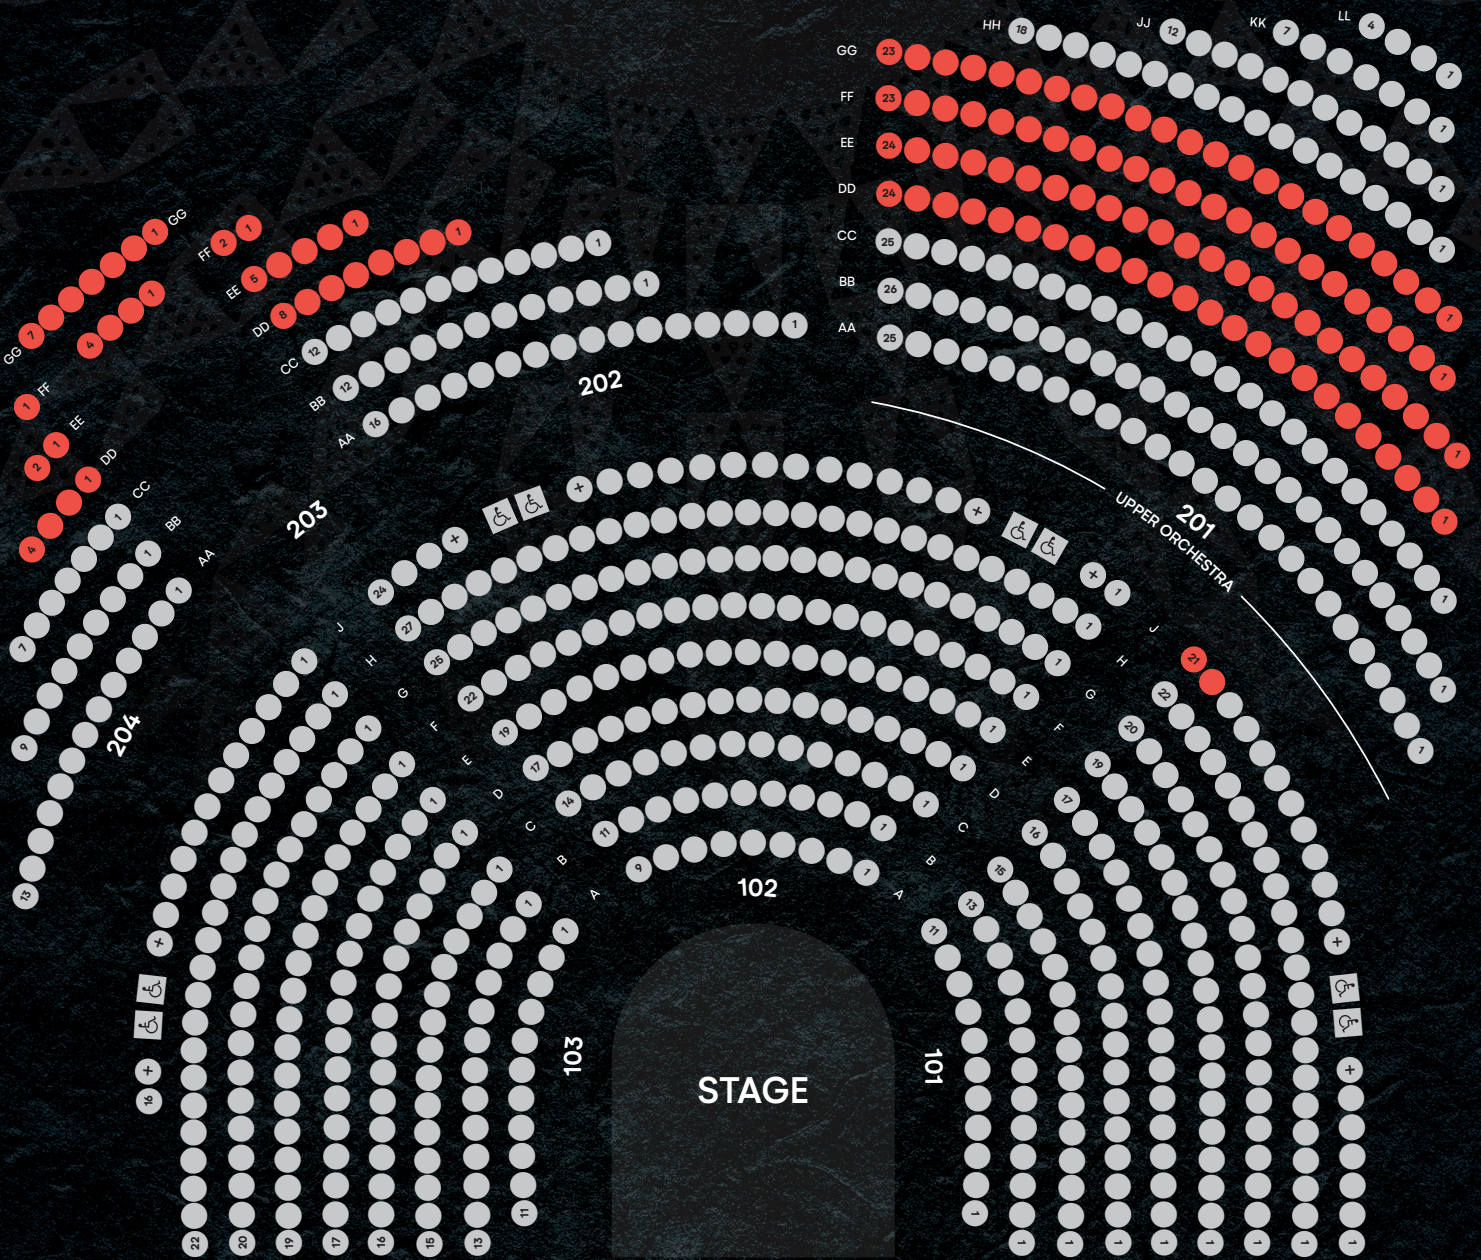

CIRQUE DU SOLEIL®

AUANA™

- Front Row
- Premier
- Preferred
- Golden Circle
- Category 1
- Category 2
- Category 3
- Category 4
- Aisle Seats
- Limited View
- Obstructed View
- ♿ ADA
- + ADA Companion

OUTRIGGER
WAIKIKI BEACHCOMBER HOTEL

Subject to rescaling and changes without notice.

Capacity 784