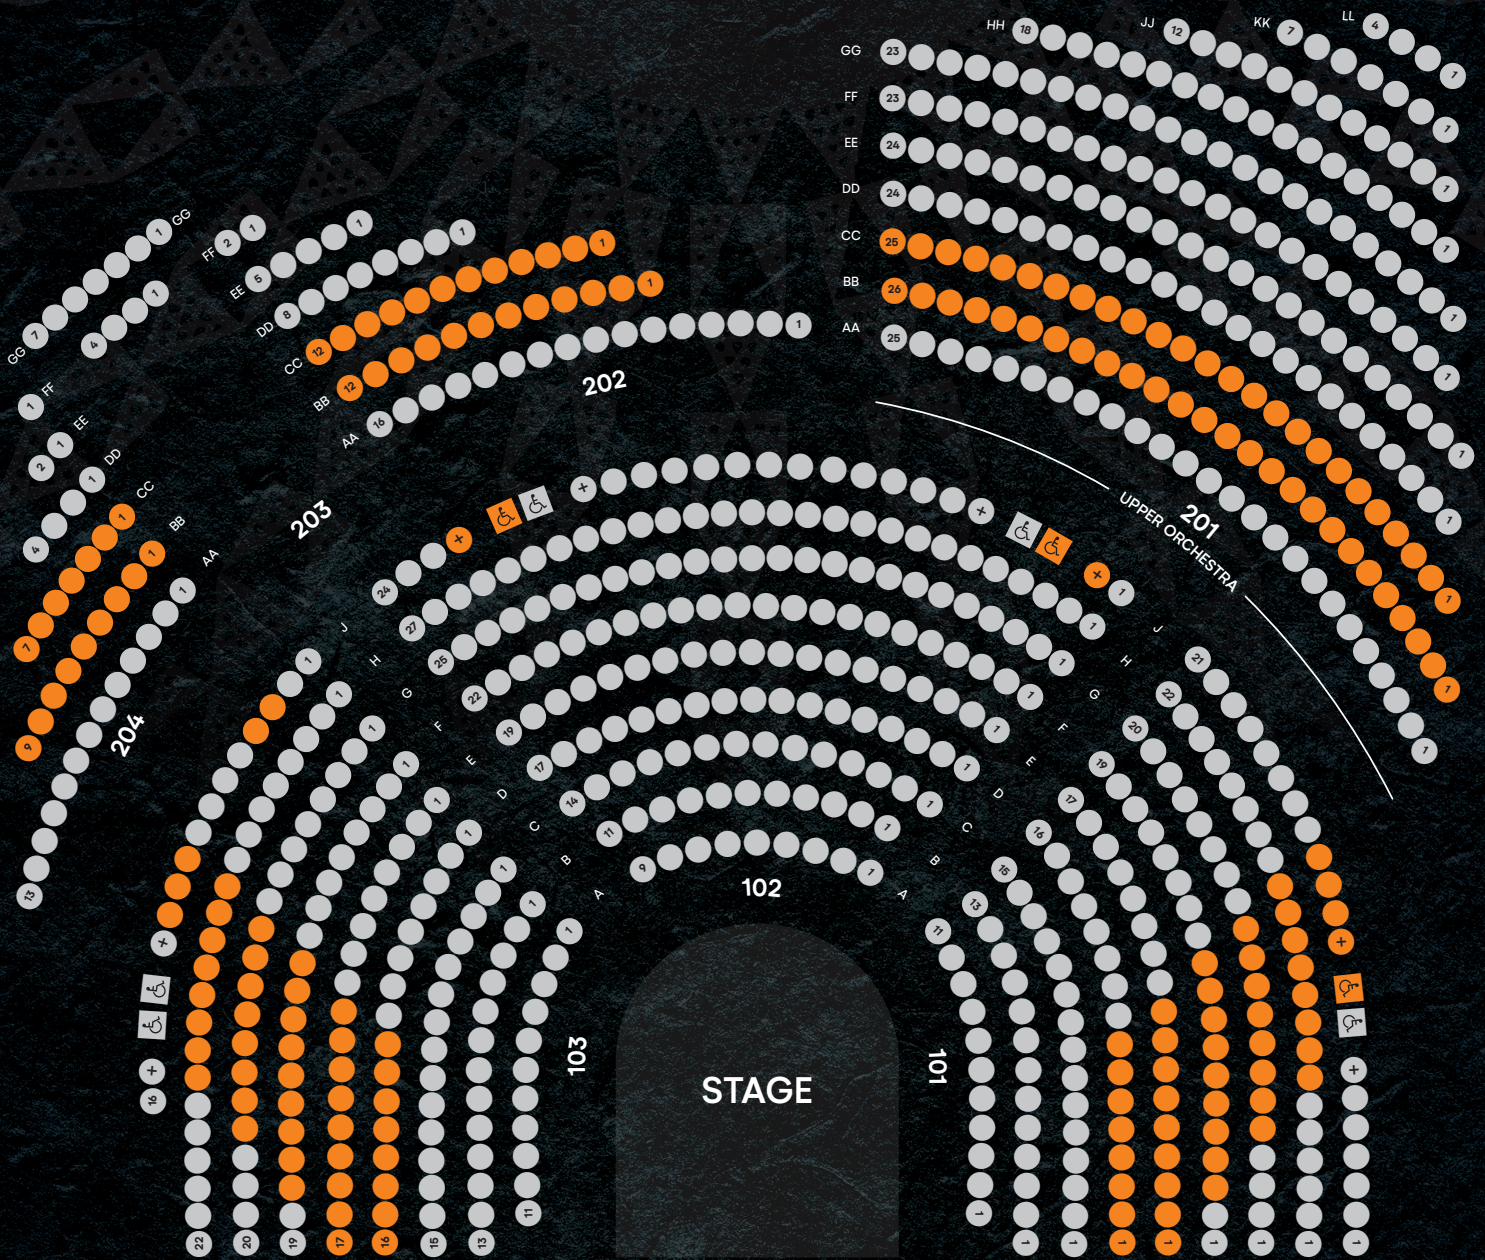

CIRQUE DU SOLEIL®

AUANA™

- Front Row
- Premier
- Preferred
- Golden Circle
- Category 1
- Category 2
- Category 3
- Category 4
- Aisle Seats
- Limited View
- Obstructed View
- ♿ ADA
- + ADA Companion

OUTRIGGER
WAIKIKI BEACHCOMBER HOTEL

Subject to rescaling and changes without notice.

Capacity 784