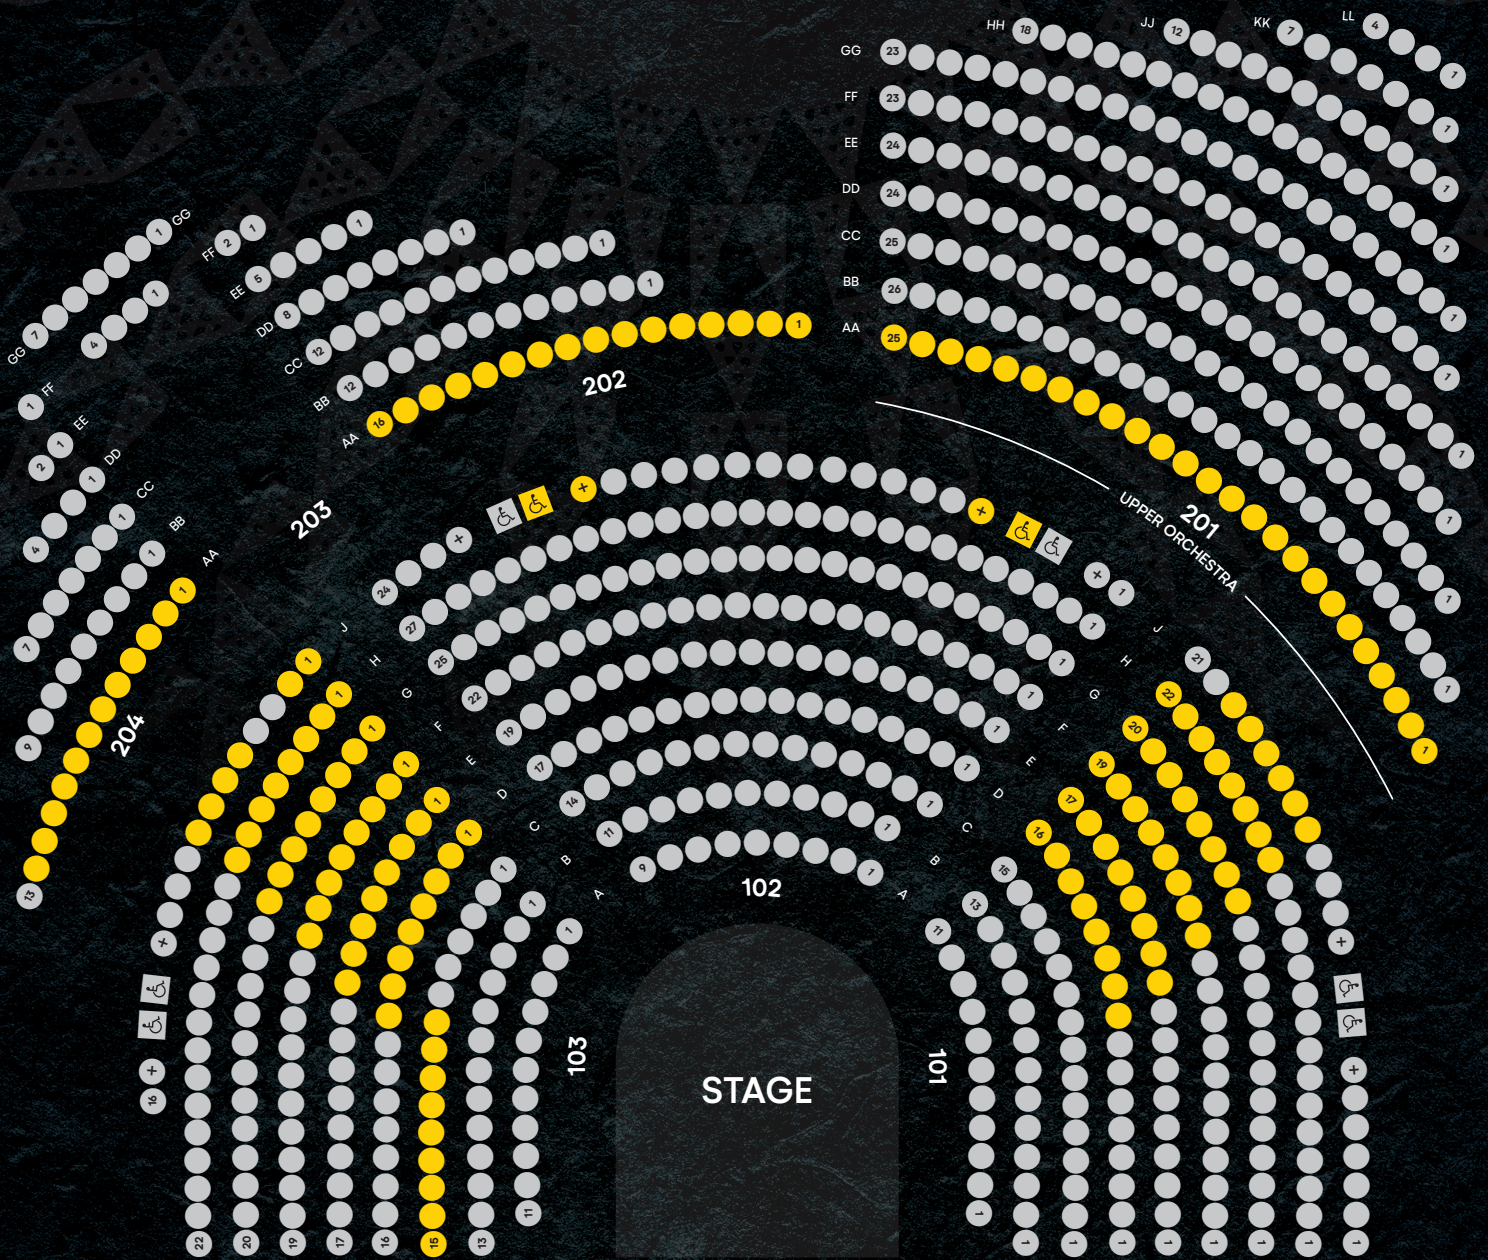

# CIRQUE DU SOLEIL®

# AUANA™

- Front Row
- Premier
- Preferred
- Golden Circle
- Category 1
- Category 2
- Category 3
- Category 4
- Aisle Seats
- Limited View
- Obstructed View
- ♿ ADA
- + ADA Companion

**OUTRIGGER**  
WAIKIKI BEACHCOMBER HOTEL

Subject to rescaling and changes without notice.

Capacity 784