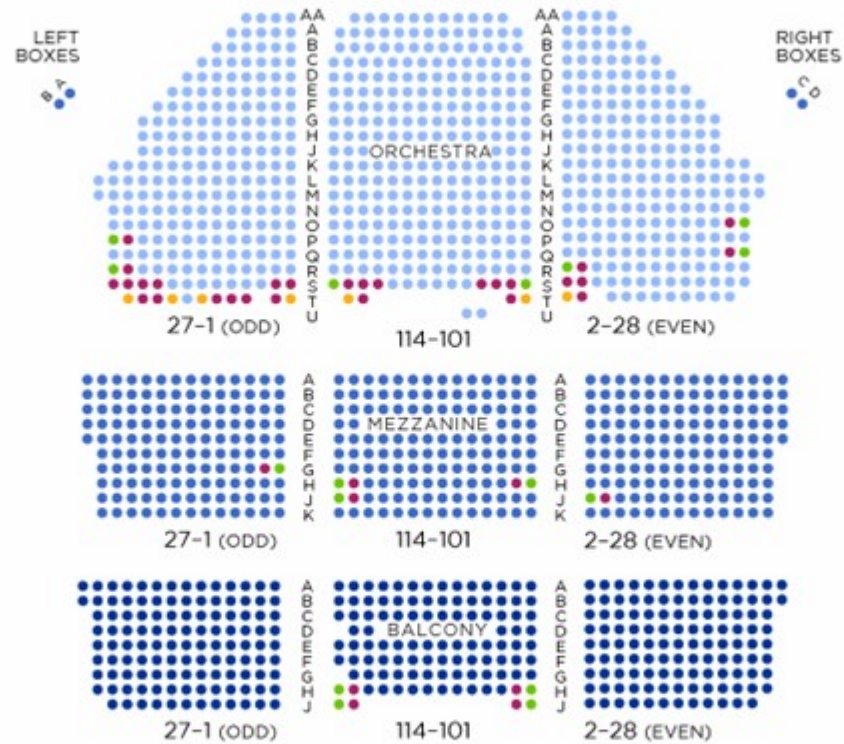

# SHUBERT THEATRE

## STAGE

Front Mezzanine Row A Overhangs Orchestra Row L  
Balcony Row A Overhangs Mezzanine Row C

● Aisle Seat with Folding Armrest ● Wheelchair Viewing ● Companion

This map is subject to change