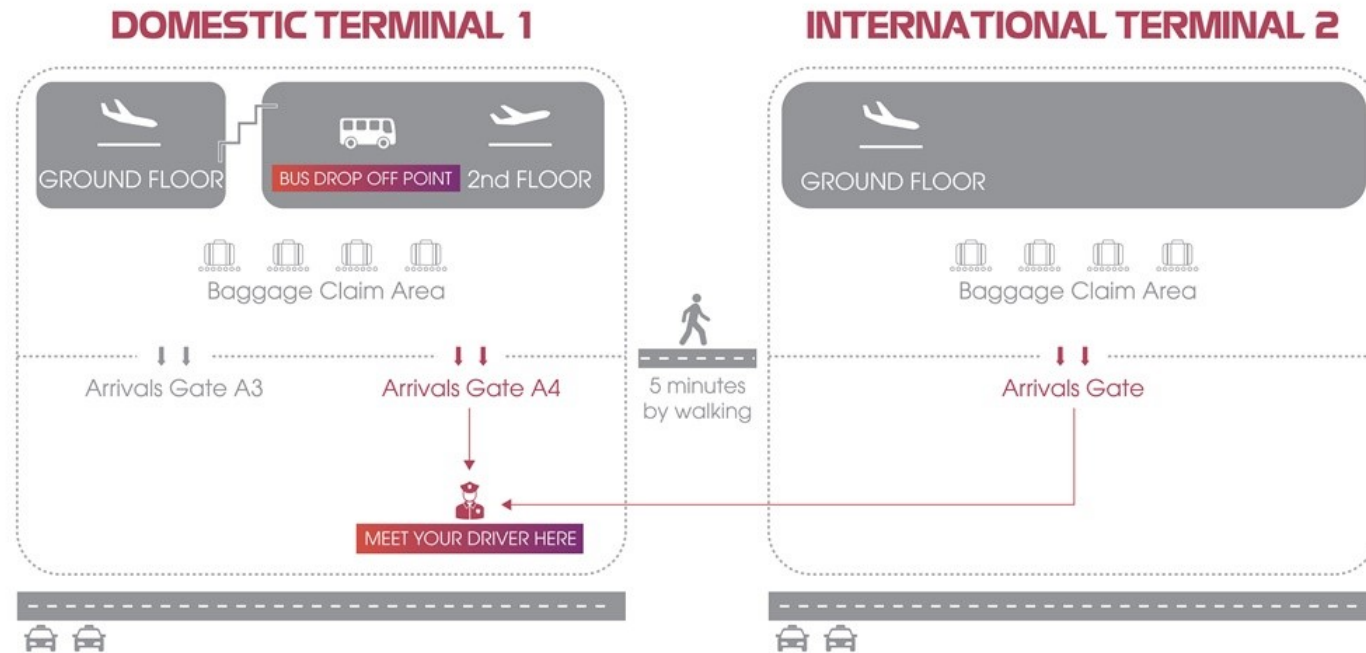

DA NANG INTERNATIONAL AIRPORT

SHUTTLE BUS DA NANG - HOI AN

Arrivals Gate A4 - Domestic Terminal

HOW TO FIND US AT THE AIRPORT

Meet your driver at **Arrivals Gate A4 - Domestic Terminal**, driver will be waiting holding a sign with logo Barri Ann Travel on it. If you have any difficulty in locating our meeting point or in the event of being delayed at customs or baggage area, please call Hotline +84-915 105 499 (VIE) | +84 934 936 121 (ENG)