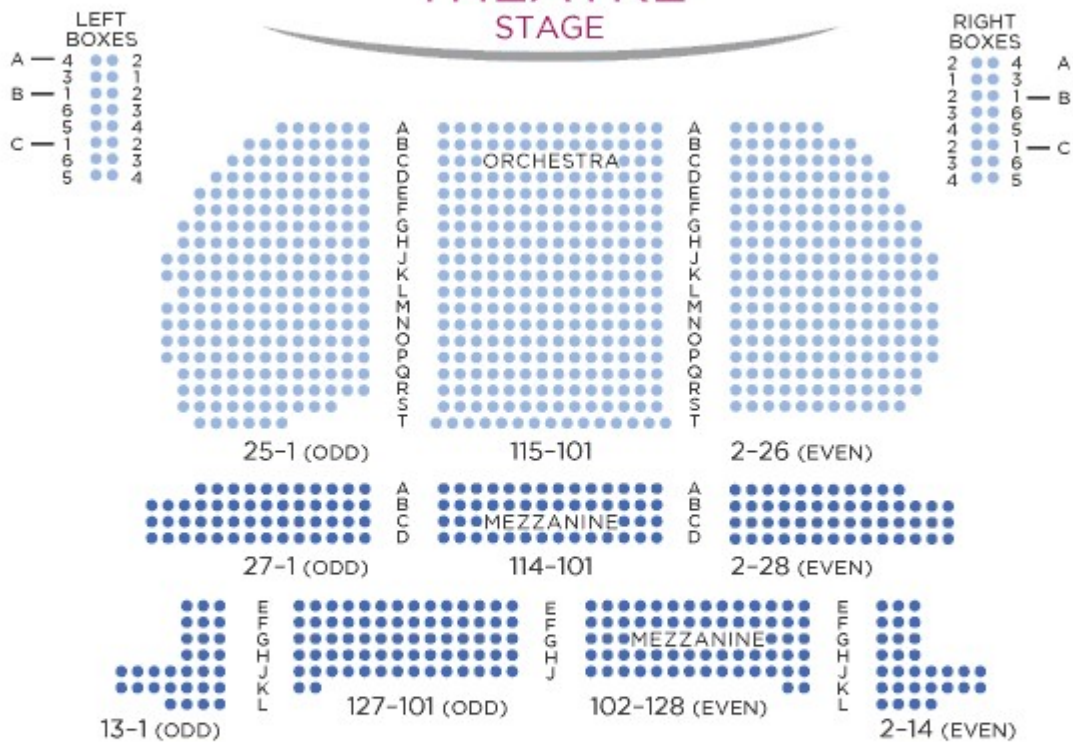

EUGENE O'NEILL THEATRE STAGE

Mezzanine Row A Overhangs Orchestra Row L

Standing room locations
(available for sold out performances at the box office only)
are located directly behind the last row in the orchestra.

This map is subject to change