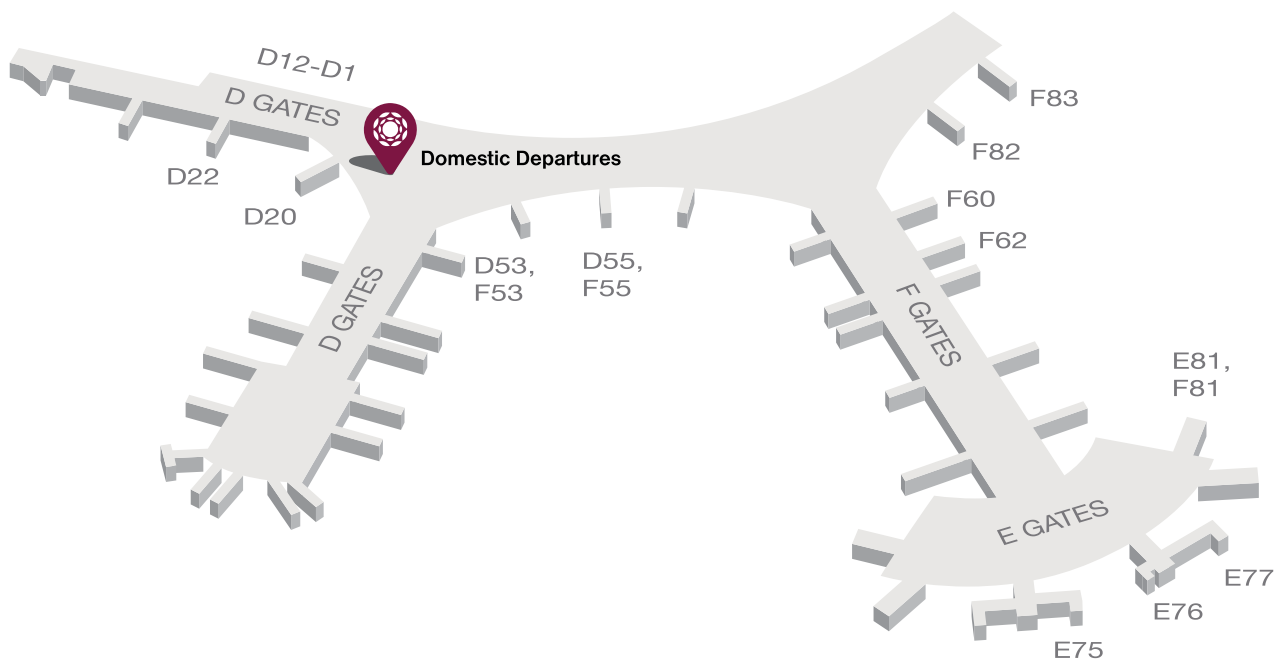

What's More

- Accessible Washroom
- Baby Changing Station
- Flight information display
- VIP Room*
- Wi-Fi

Location

Level 3, Domestic Departures Terminal 1, Toronto Pearson International Airport (Right After Security)

Join Smart Traveller Now

Plaza Premium Lounge (Domestic Departures, Terminal 1) Toronto Pearson International Airport (Airport Code: YYZ)

Address: Level 3, Domestic Departures Terminal 1, Toronto Pearson International Airport (Right After Security)

Airside - The lounge is located within the restricted area where passengers departing have cleared customs and passport control and for transit passengers who have cleared transit customs and security control. An onward flight boarding pass is required.