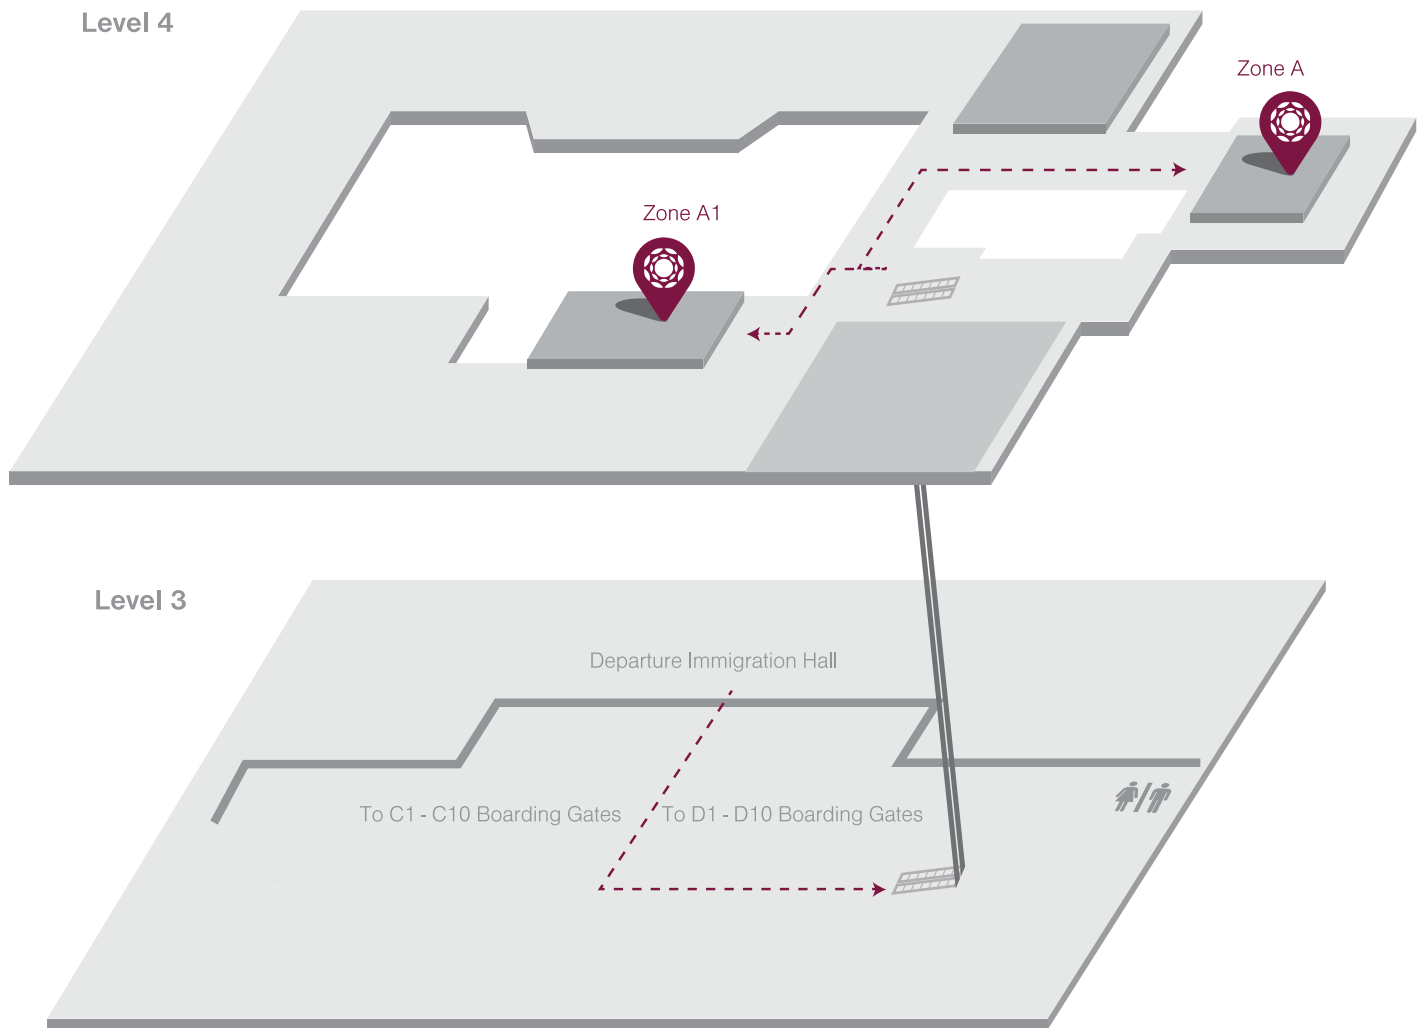

Book online: plazapremiumlounge.com

*Chargeable service. Please contact our lounge team for details.

Published on 03 November 2020

Join Smart Traveller Now

Plaza Premium Lounge (Zone A, International Departures, Terminal 2) Taiwan Taoyuan International Airport (Airport Code: TPE)

Address: 4/F, Terminal 2, Departure Hall, Taiwan Taoyuan International Airport

Airside - The lounge is located within the restricted area where passengers departing have cleared customs and passport control and for transit passengers who have cleared transit customs and security control. An onward flight boarding pass is required.