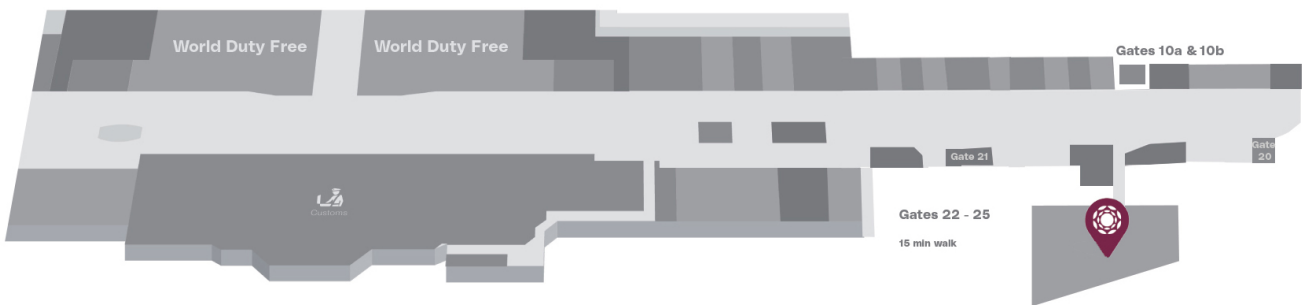

Plaza Premium Lounge

Heathrow Airport Terminal 4 Departures

The Lounge

Plaza Premium Lounge at Heathrow's Terminal 4 Departures is the perfect sanctuary for travellers to relax before their next destination. This spacious oasis of tranquillity and elegance features floor-to-ceiling windows with panoramic views overlooking the runway, allowing you to enjoy views of planes arriving and taking off. The sleek design blends with the iconic architecture of London, infusing the atmosphere with natural elements to create a serene environment before your flight.

The lounge is designed to cater to the diverse needs of travellers for both work and relaxation. It includes a dedicated quiet zone for business travellers, separate male and female prayer rooms for private spiritual reflection, and shower facilities to help you refresh before your journey. The lounge offers a buffet with a selection of freshly prepared hot and cold dishes, ensuring a delightful experience.

Facilities

- | | |
|---|--|
|  Food & Beverages |  Lounge Bay |
|  Prayer Room |  Wifi |
|  Shower Facilities |  Disable-friendly |
|  Bar | |

Location

Opposite to Gate 10a and 10b Level 2, Terminal 4 Departures, London Heathrow Airport

Location: Opposite Gates 10a and 10b, Level 2, Terminal 4 Departures

Plaza Premium Lounge Heathrow Airport Terminal 4 Departures

OUR EXTENSIVE SERVICES & FACILITIES

Food & Beverage

- Offers an array of dining delights including British and International Cuisines
- Complimentary selection of house beer and house wine
- Vegetarian options
- Gluten-free options
- Complimentary coffee, tea and soft drinks
- Premium drinks*