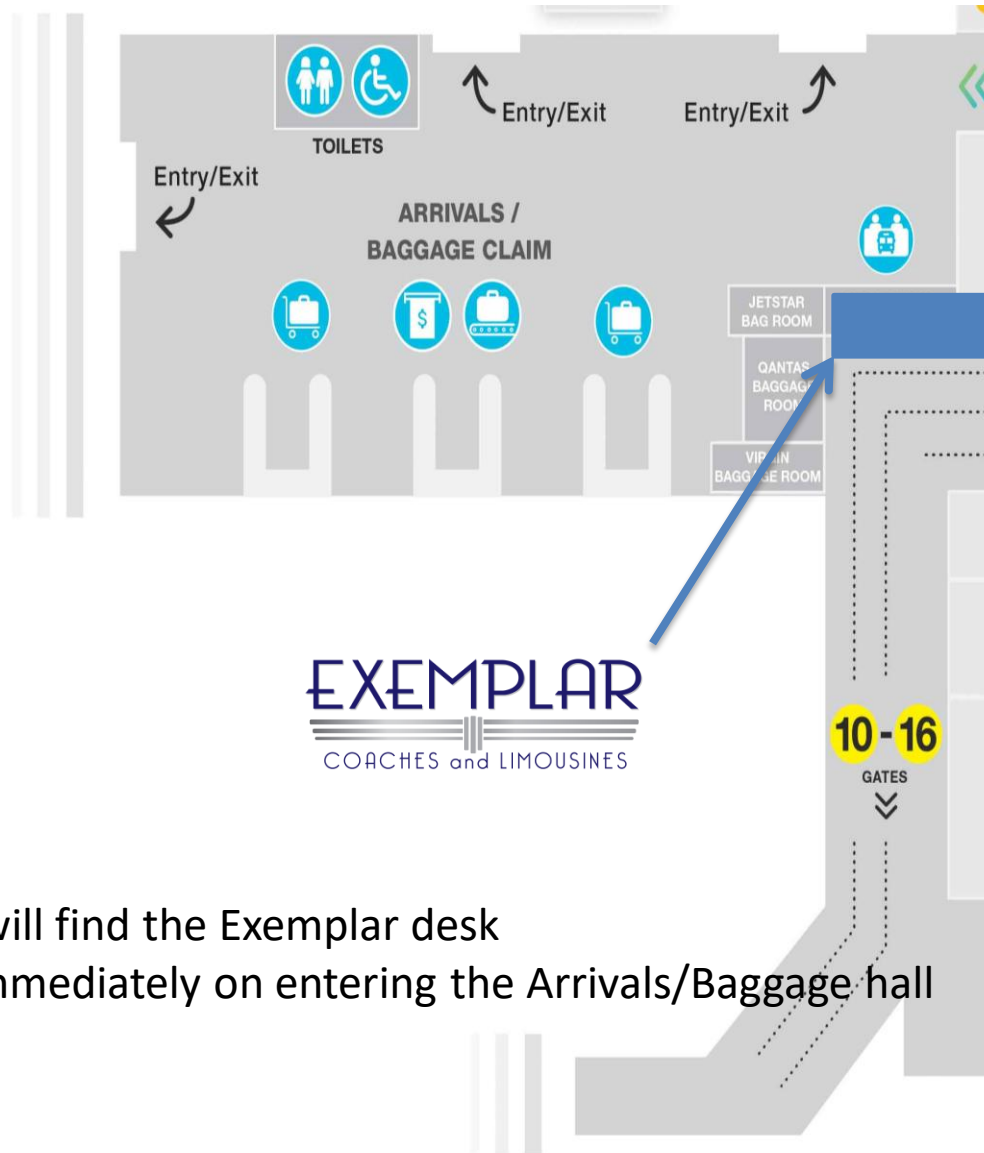

**Cairns  
Domestic  
Arrivals**

**Arriving  
pax enter  
here**

Arriving pax will find the Exemplar desk  
on the left, immediately on entering the Arrivals/Baggage hall