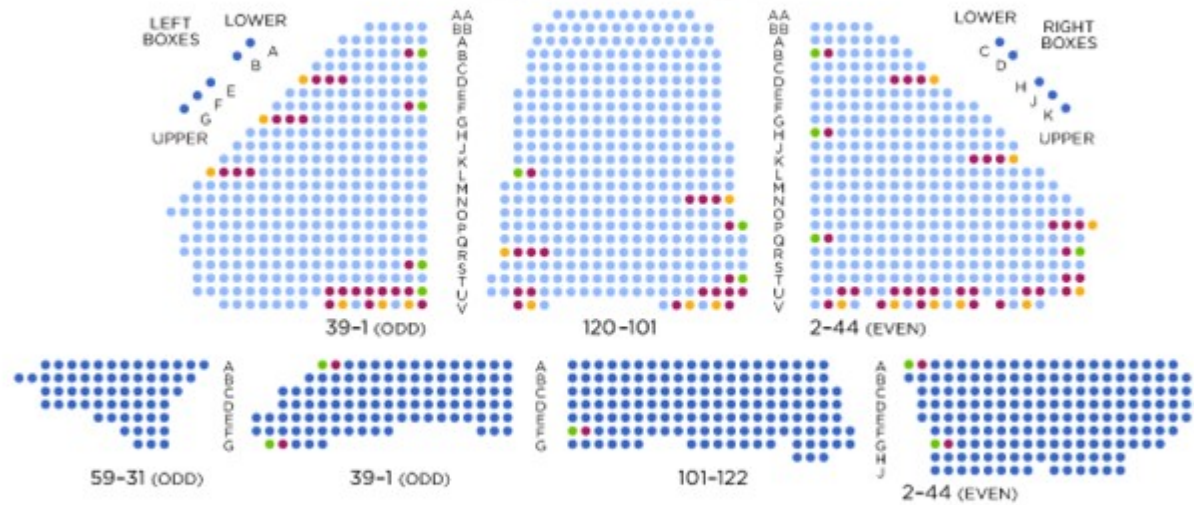

# WINTER GARDEN THEATRE

## STAGE

Mezzanine Row A Overhangs Row O at Center of Orchestra

● Aisle Seat with Folding Armrest ● Wheelchair Viewing ● Companion

This map is subject to change