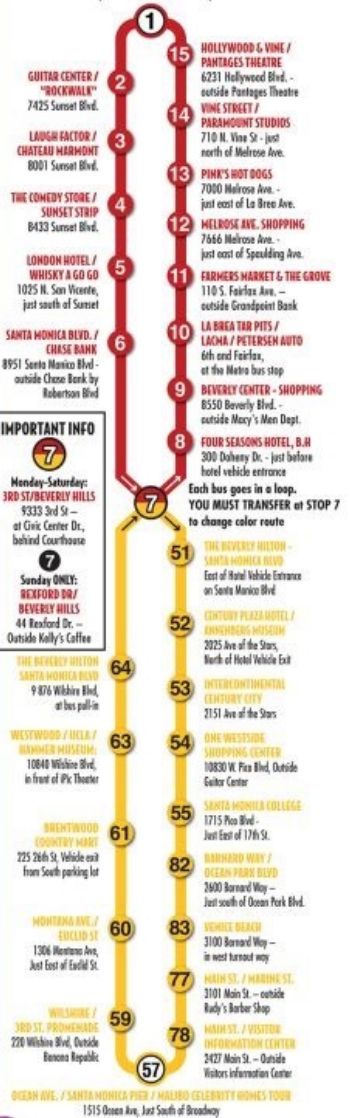

1	DOLBY THEATRE (STARLINE TERMINAL)	6801 Hollywood Blvd. in front of Dolby Theatre	10:00 AM	10:45 AM	11:30 AM	12:45 PM	1:30 PM	2:15 PM	3:00 PM	3:45 PM	4:30 PM
2	GUITAR CENTER, "ROCKWALK"	7425 Sunset Blvd.	10:05 AM	10:50 AM	11:35 AM	12:50 PM	1:35 PM	2:20 PM	3:05 PM	3:50 PM	4:35 PM
3	CHATEAU MARMONT / LAUGH FACTORY	8001 Sunset Blvd.	10:10 AM	10:55 AM	11:40 AM	12:55 PM	1:40 PM	2:25 PM	3:10 PM	3:55 PM	4:40 PM
4	THE COMEDY STORE / SUNSET STRIP	8433 Sunset Blvd.	10:15 AM	11:00 AM	11:45 AM	1:00 PM	1:45 PM	2:30 PM	3:15 PM	4:00 PM	4:45 PM
5	LONDON HOTEL / WHISKY A GO GO	1025 N. San Vicente Blvd. - just south of Sunset Blvd.	10:20 AM	11:05 AM	11:50 AM	1:05 PM	1:50 PM	2:35 PM	3:20 PM	4:05 PM	4:50 PM
6	SANTA MONICA BLVD. / CHASE BANK	8951 Santa Monica Blvd - outside bank by Robertson Blvd	10:20 AM	11:05 AM	11:50 AM	1:05 PM	1:50 PM	2:35 PM	3:20 PM	4:05 PM	4:50 PM
7	[Mon-Sat] 3RD ST/BEVERLY HILLS	9333 3rd St - at Civic Center Dr., behind Courthouse	10:40 AM	11:25 AM	12:10 PM	1:25 PM	2:10 PM	2:55 PM	3:40 PM	4:25 PM	5:10 PM
7	[Sunday ONLY] BEXFORD DR/BEVERLY HILLS	444 Rexford Dr. - Outside Kelly's Coffee	10:45 AM	11:30 AM	12:15 PM	1:30 PM	2:15 PM	3:00 PM	3:45 PM	4:30 PM	5:15 PM
8	FOUR SEASONS HOTEL, BEVERLY HILLS	300 Doheny Dr. - just before hotel vehicle entrance	10:45 AM	11:30 AM	12:15 PM	1:30 PM	2:15 PM	3:00 PM	3:45 PM	4:30 PM	5:15 PM
	BEVERLY CENTER - SHOPPING	8550 Beverly Blvd. - outside Macy's Men Dept.	10:55 AM	11:40 AM	12:25 PM	1:40 PM	2:25 PM	3:10 PM	3:55 PM	4:40 PM	5:25 PM
	Academy Museum/LA BREA TAR PITS/ PETERSON AUTO	9905 Wilshire Blvd. - outside of LACMA entrance	11:10 AM	11:55 AM	12:40 PM	1:55 PM	2:40 PM	3:25 PM	4:10 PM	4:45 PM	5:30 PM
11	FARMERS MARKET / THE GROVE	110 S. Fairfax Ave. - outside Grandpoint Bank	11:20 AM	12:05 PM	12:50 PM	2:05 PM	2:50 PM	3:35 PM	4:20 PM	5:05 PM	5:50 PM
12	MELROSE AVENUE - SHOPPING	7666 Melrose Ave. - just east of Spaulding Ave.	11:25 AM	12:10 PM	12:55 PM	2:10 PM	2:55 PM	3:40 PM	4:25 PM	5:10 PM	5:55 PM
13	PINK'S HOT DOGS	7000 Melrose Ave. - just east of La Brea Ave.	11:30 AM	12:15 PM	1:00 PM	2:15 PM	3:00 PM	3:45 PM	4:30 PM	5:15 PM	6:00 PM
14	VINE STREET / PARAMOUNT STUDIOS	710 N. Vine St. - just north of Melrose Ave.	11:35 AM	12:20 PM	1:05 PM	2:20 PM	3:05 PM	3:50 PM	4:35 PM	5:20 PM	6:05 PM
15	HOLLYWOOD AND VINE / PANTAGES THEATRE	6801 Hollywood Blvd. - outside Pantages Theatre	11:40 AM	12:25 PM	1:10 PM	2:25 PM	3:10 PM	3:55 PM	4:40 PM	5:25 PM	6:10 PM
16	ARRIVAL AT DOLBY THEATRE	6801 Hollywood Blvd. (STARLINE TERMINAL)	12:00 PM	12:45 PM	1:30 PM	2:45 PM	3:30 PM	4:15 PM	5:00 PM	5:45 PM	6:30 PM