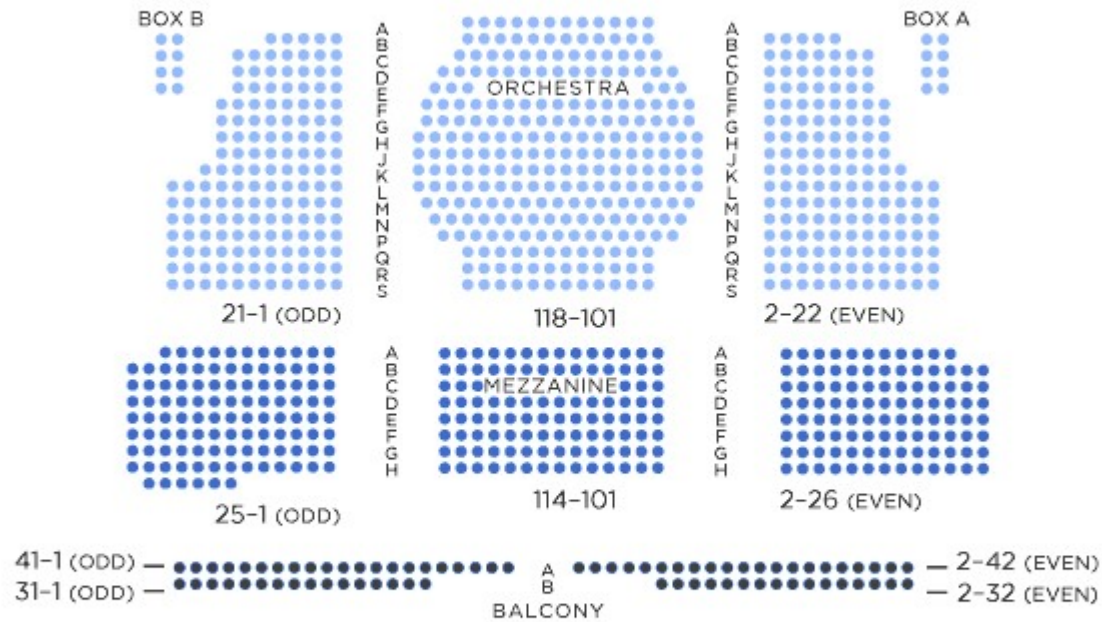

# WALTER KERR THEATRE

## STAGE

Mezzanine Row A Overhangs 8th Row Orchestra  
 Balcony Row A Overhangs 4th Row Mezzanine

This map is subject to change