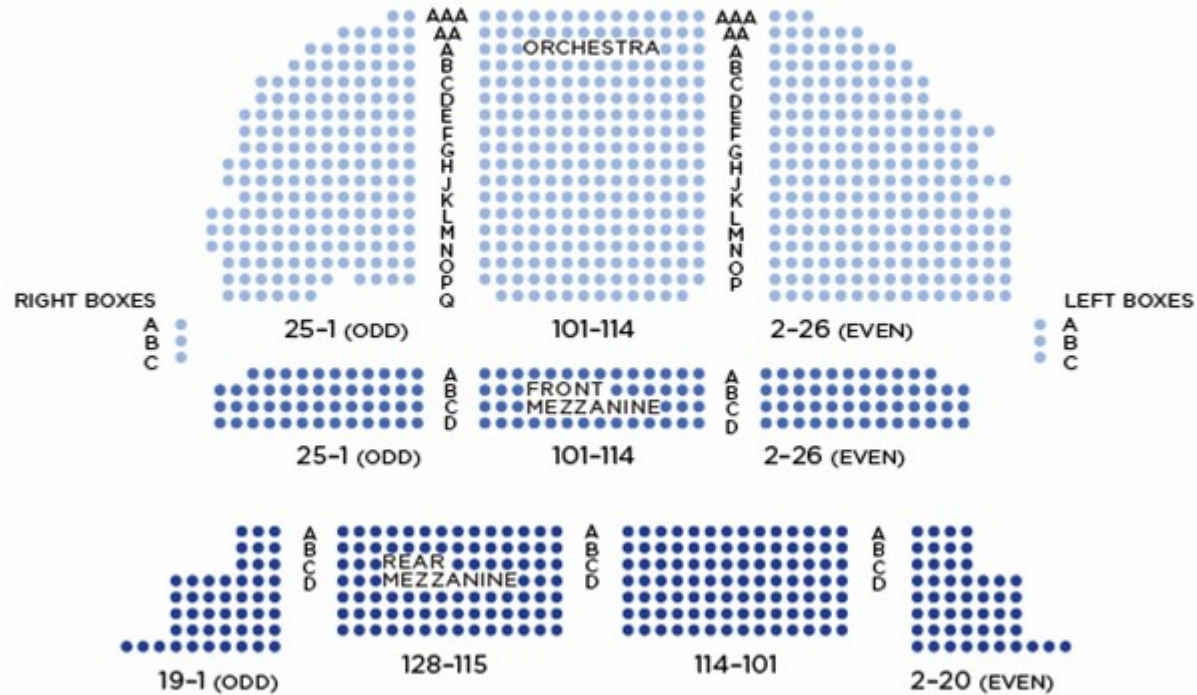

Lena Horne Theatre

LENA HORNE THEATRE STAGE

Front Mezzanine Row A Overhangs Orchestra Row K

This map is subject to change