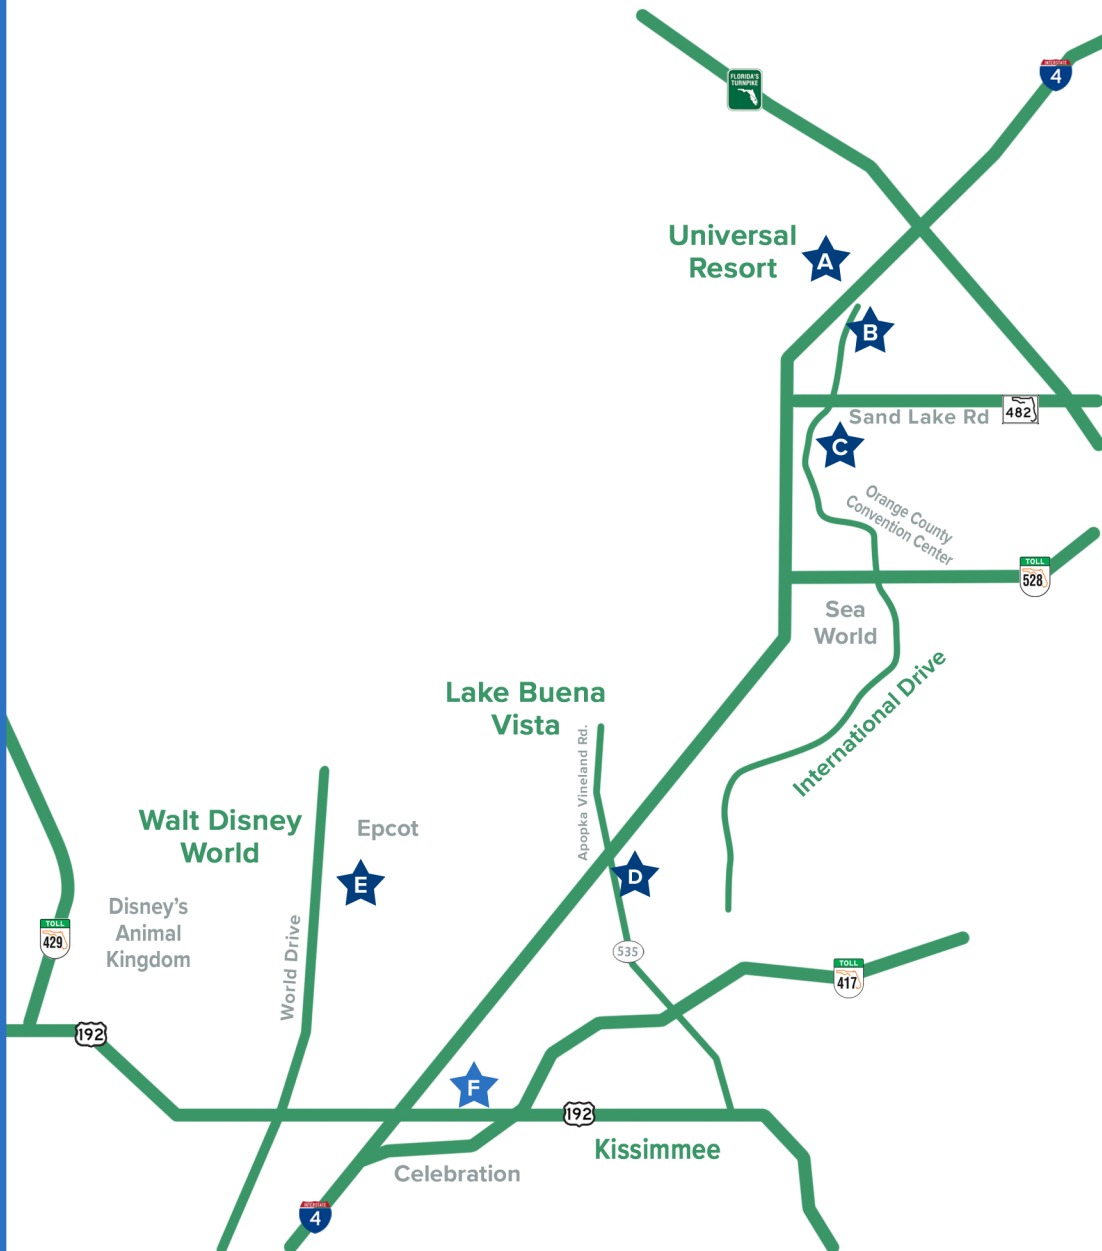

KISSIMMEE

F - Charley's Steak House

★ LAST pick up: 8:30

2901 Parkway Blvd

Kissimmee, FL 34747

* wait outside restaurant

Tour vehicle does not automatically stop at all locations.

You must confirm with Gray Line Orlando in advance where you will be boarding.

orlando@grayline.com | phone/WhatsApp messenger USA +1 407-522-5911