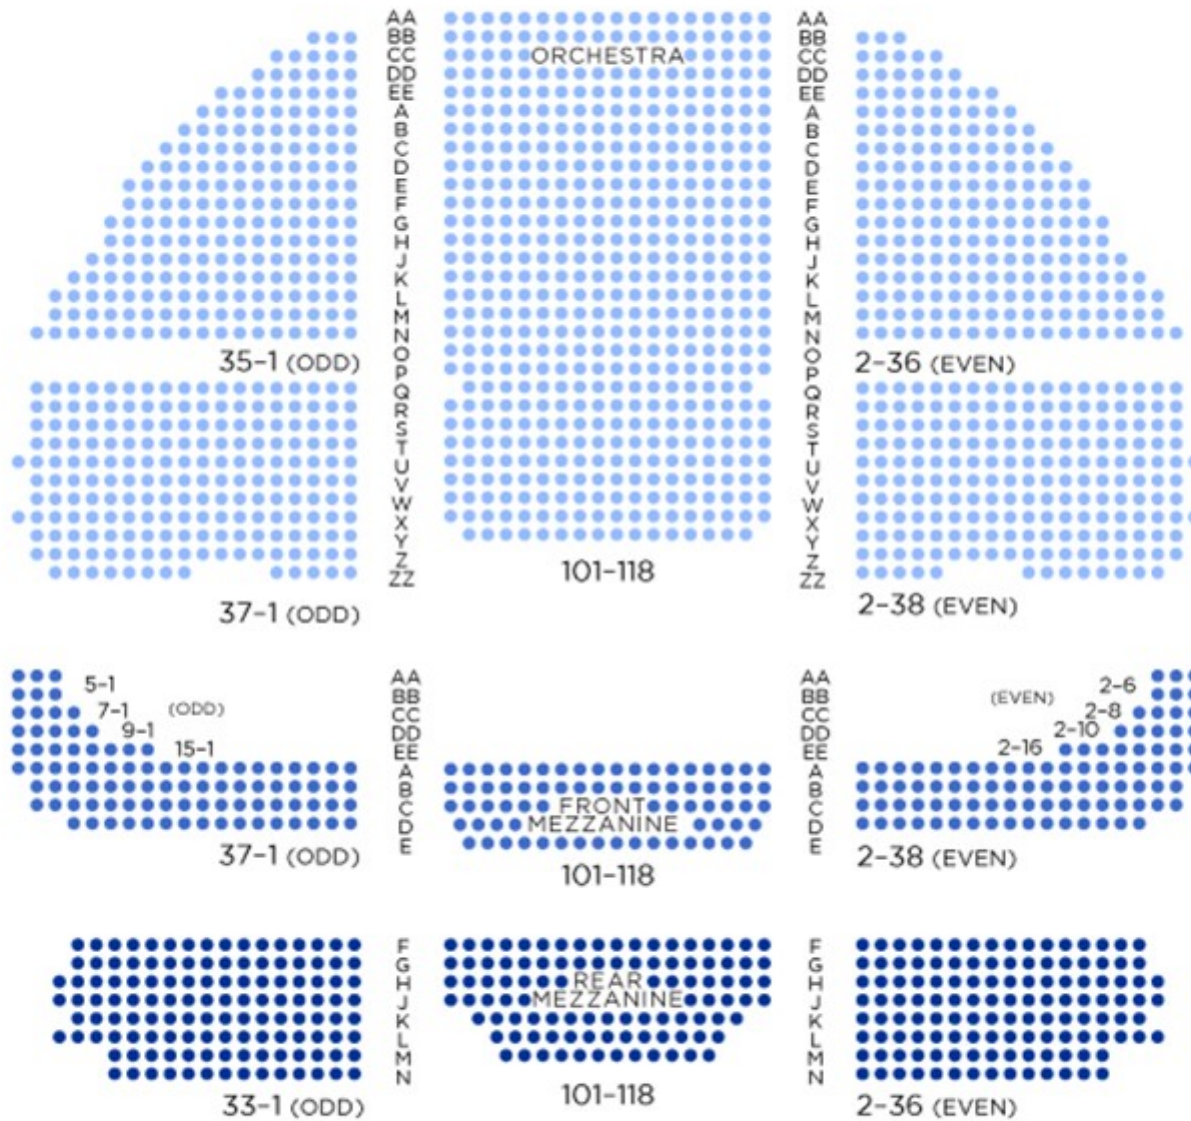

GERSHWIN THEATRE

STAGE

Front Mezzanine Row A Overhangs Orchestra Row O

This map is subject to change