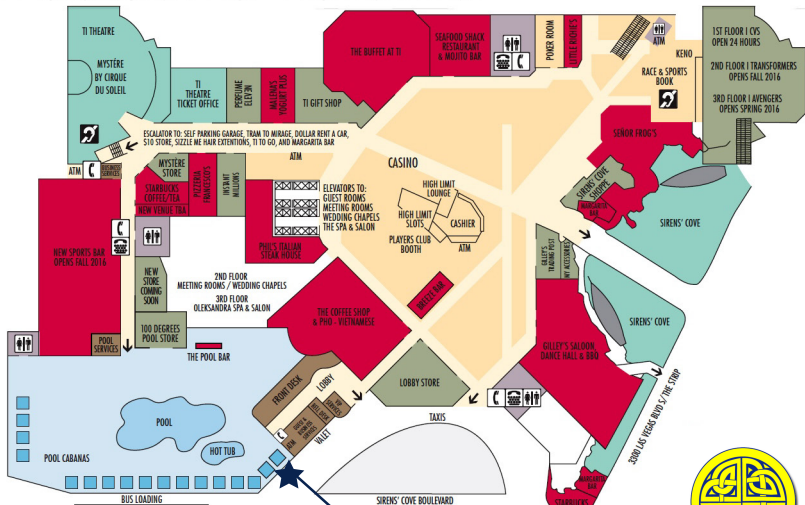

Treasure Island

CASINO LEVEL

- POOL & CABANAS
- RESTAURANTS, LOUNGES AND BARS
- CASINO, RACE & SPORTS
- SIRENS' COVE/TI THEATRE
- FRONT DESK/GUEST SERVICES
- RESTROOMS
- SHOPS & BOUTIQUES

6:45 AM

**Front Entrance by
Valet Bell Desk at**