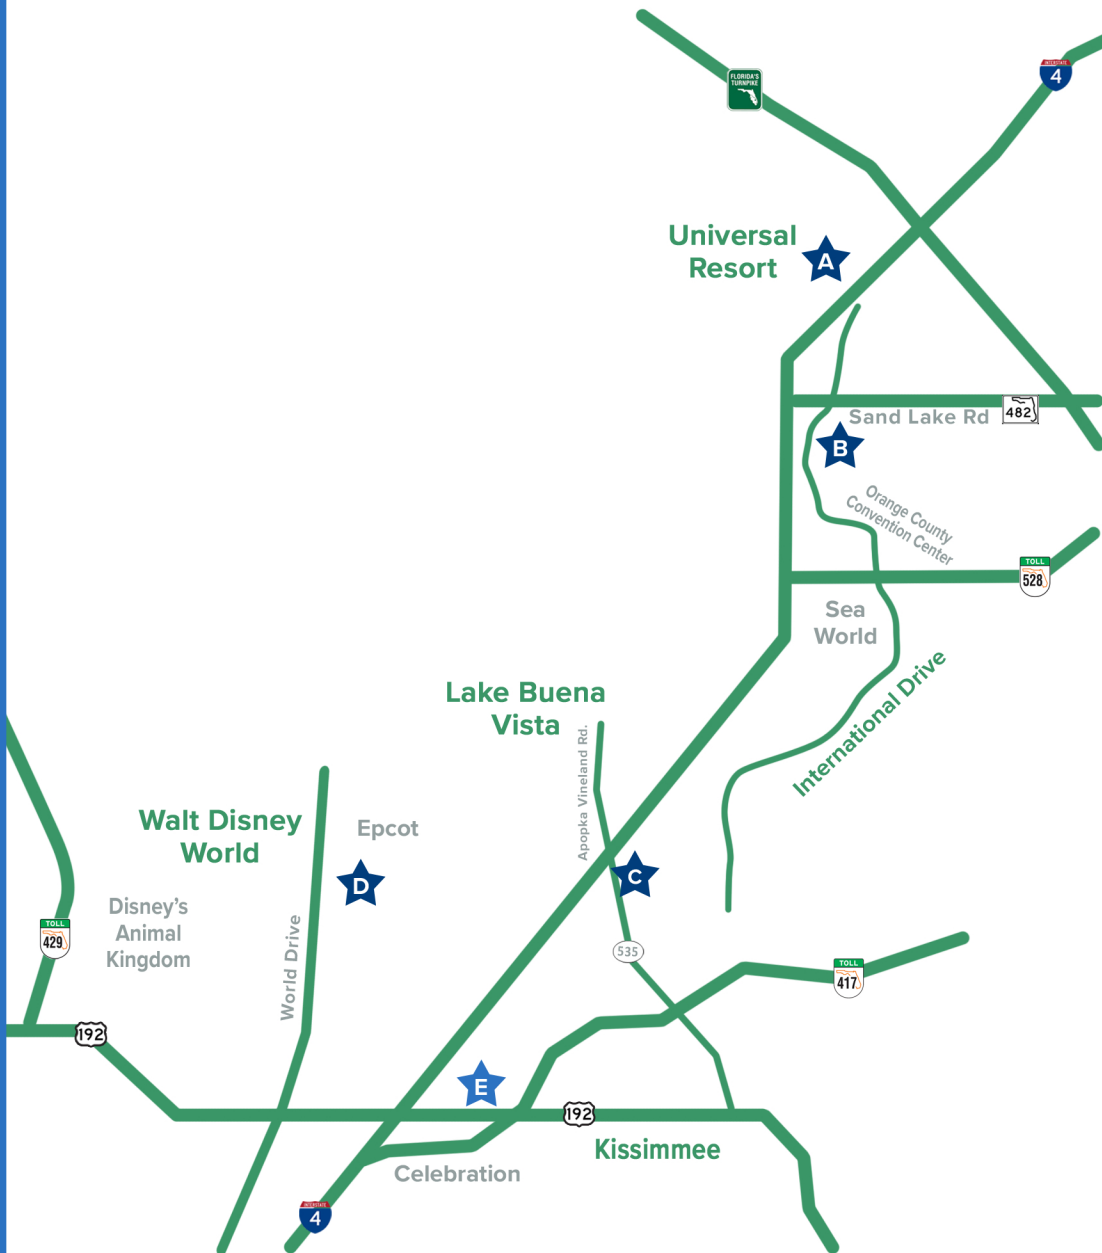

PICK UP LOCATIONS

ORLANDO

Clearwater Beach Tours

UNIVERSAL RESORT

A - Pacifica Ballroom at Universal Royal Pacific Resort

pick up: 7:00

(Only guests staying at Universal Resorts can choose this location)

6300 Hollywood Way, Orlando, FL 32819

* wait outside PACIFICA Ballroom lobby

INTERNATIONAL DRIVE

B - ICON Park Orlando

pick up: 7:15

8375 International Dr, Orlando, FL 32819

* wait at base of wheel - facing Universal Blvd.

LAKE BUENA VISTA

C - Golden Corral Buffet - Lake Buena Vista

pick up: 7:30

8707 Vineland Rd, Orlando, FL 32821

* wait outside restaurant

WALT DISNEY WORLD

D - Disney Swan Resort

pick up: 7:45

1200 Epcot Resorts Blvd

Lake Buena Vista, FL 32830

* wait outside lobby

KISSIMMEE

E - Charley's Steak House

★ LAST pick up: 8:00

2901 Parkway Blvd

Kissimmee, FL 34747

* wait outside restaurant

Tour vehicle does not automatically stop at all locations.
 You must confirm with Gray Line Orlando in advance where you will be boarding.
orlando@grayline.com | phone/WhatsApp messenger USA +1 407-522-5911