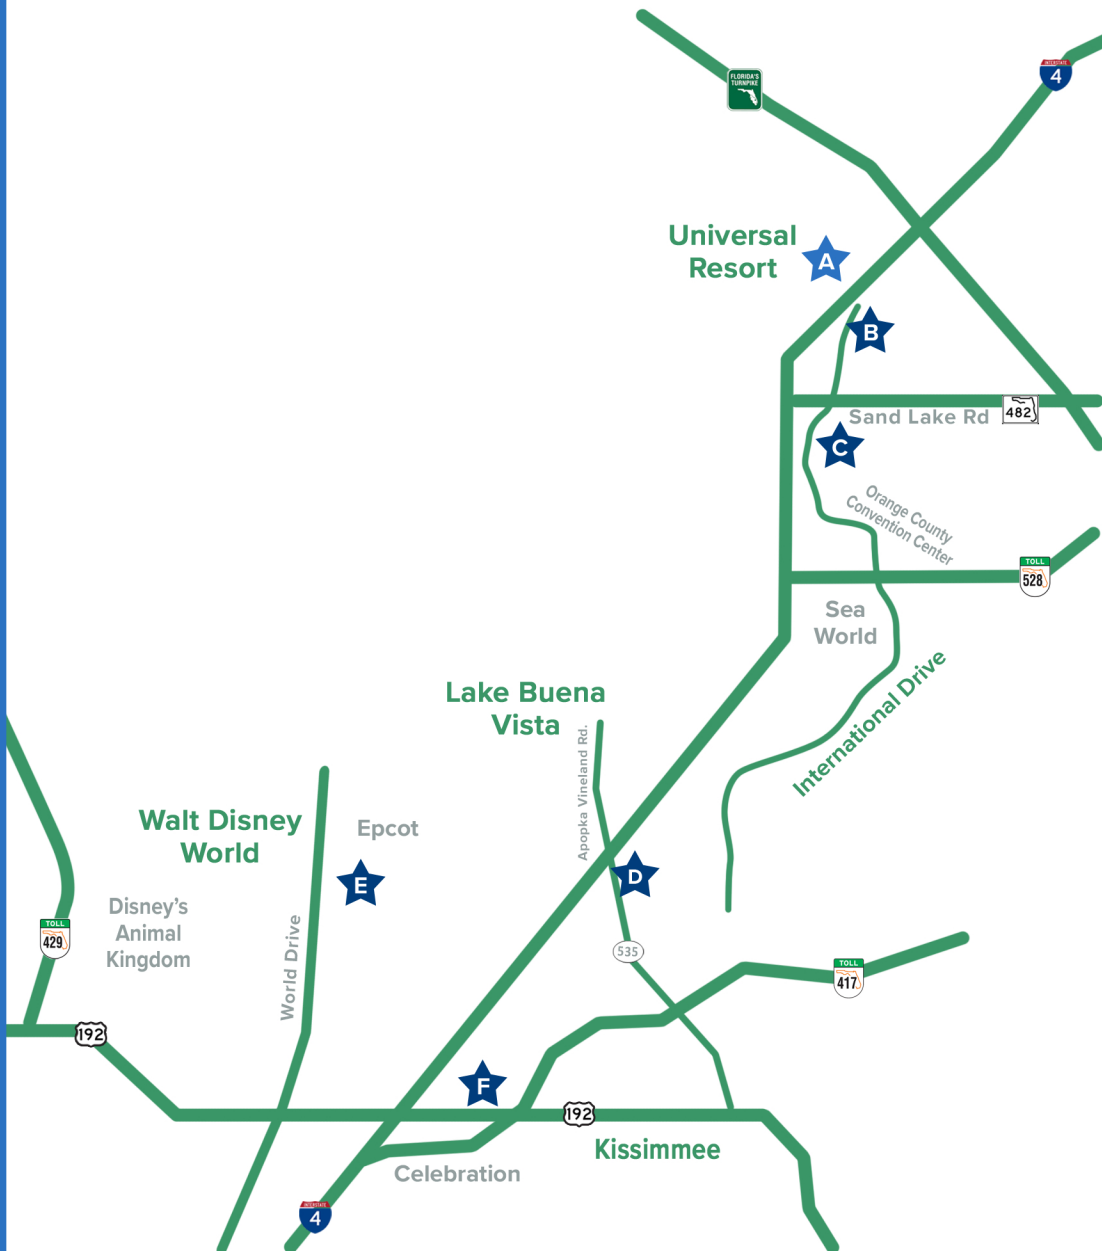

Tour vehicle does not automatically stop at all locations.

You must confirm with Gray Line Orlando in advance where you will be boarding.

orlando@grayline.com | phone/WhatsApp messenger USA +1 407-522-5911