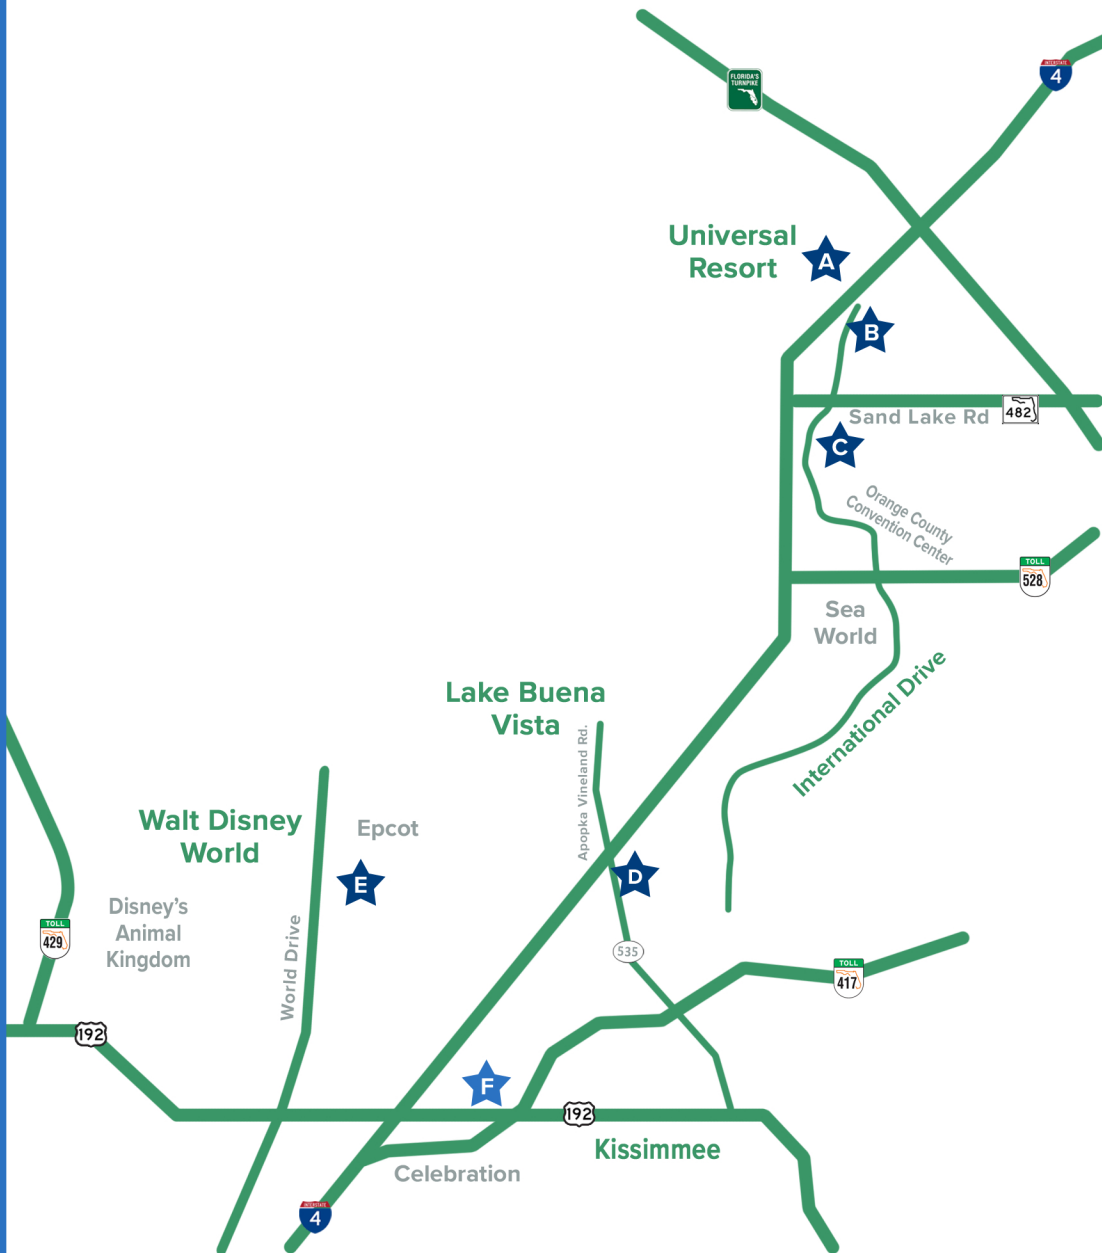

#### LAKE BUENA VISTA

##### E - Disney Swan Resort

pick up: 6:35

1200 Epcot Resorts Blvd

Lake Buena Vista, FL 32830

\* wait outside lobby

#### KISSIMMEE

##### F - Charley's Steak House

★ **LAST pick up: 6:45**

2901 Parkway Blvd

Kissimmee, FL 34747

\* wait outside restaurant

Tour vehicle does not automatically stop at all locations.

You must confirm with Gray Line Orlando in advance where you will be boarding.