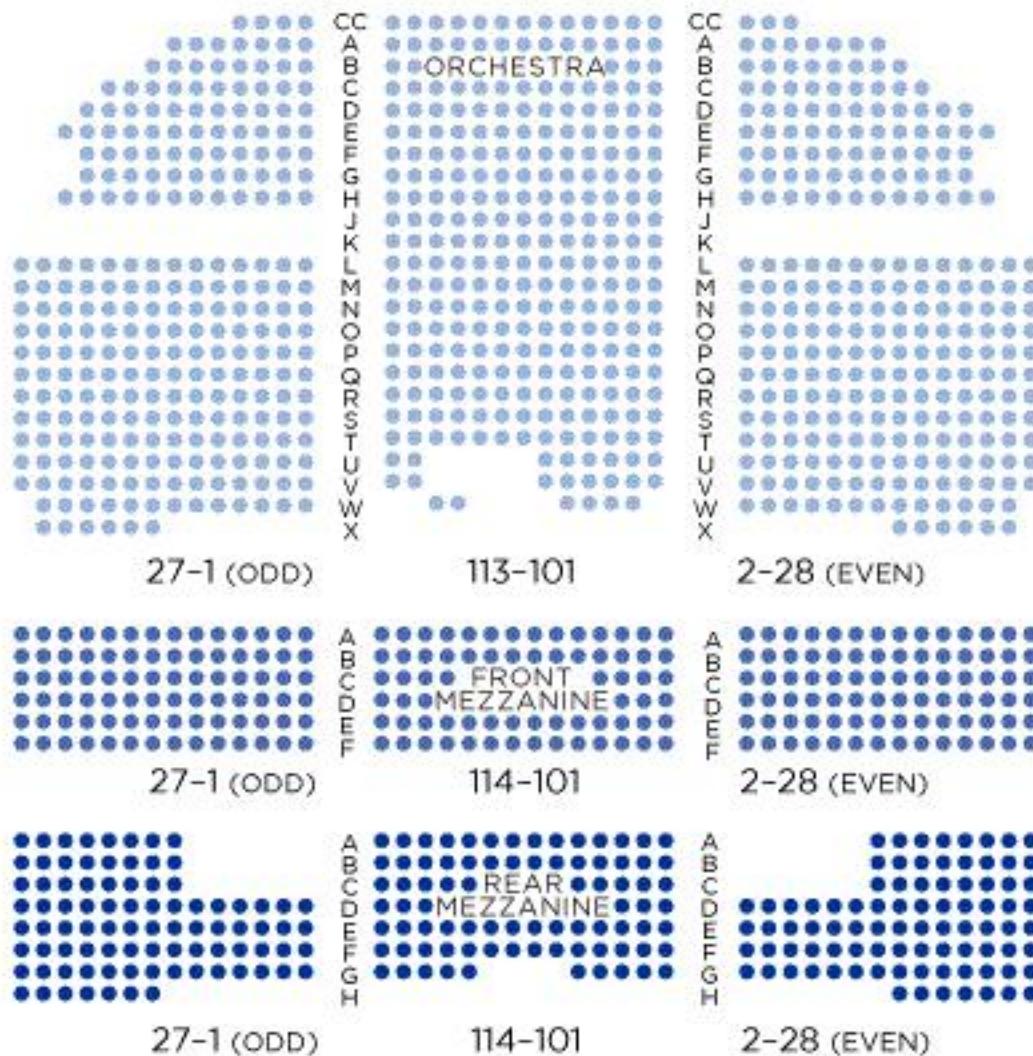

RICHARD RODGERS THEATRE

STAGE

Front Mezzanine Row A Overhangs Mezzanine Row L

This map is subject to change