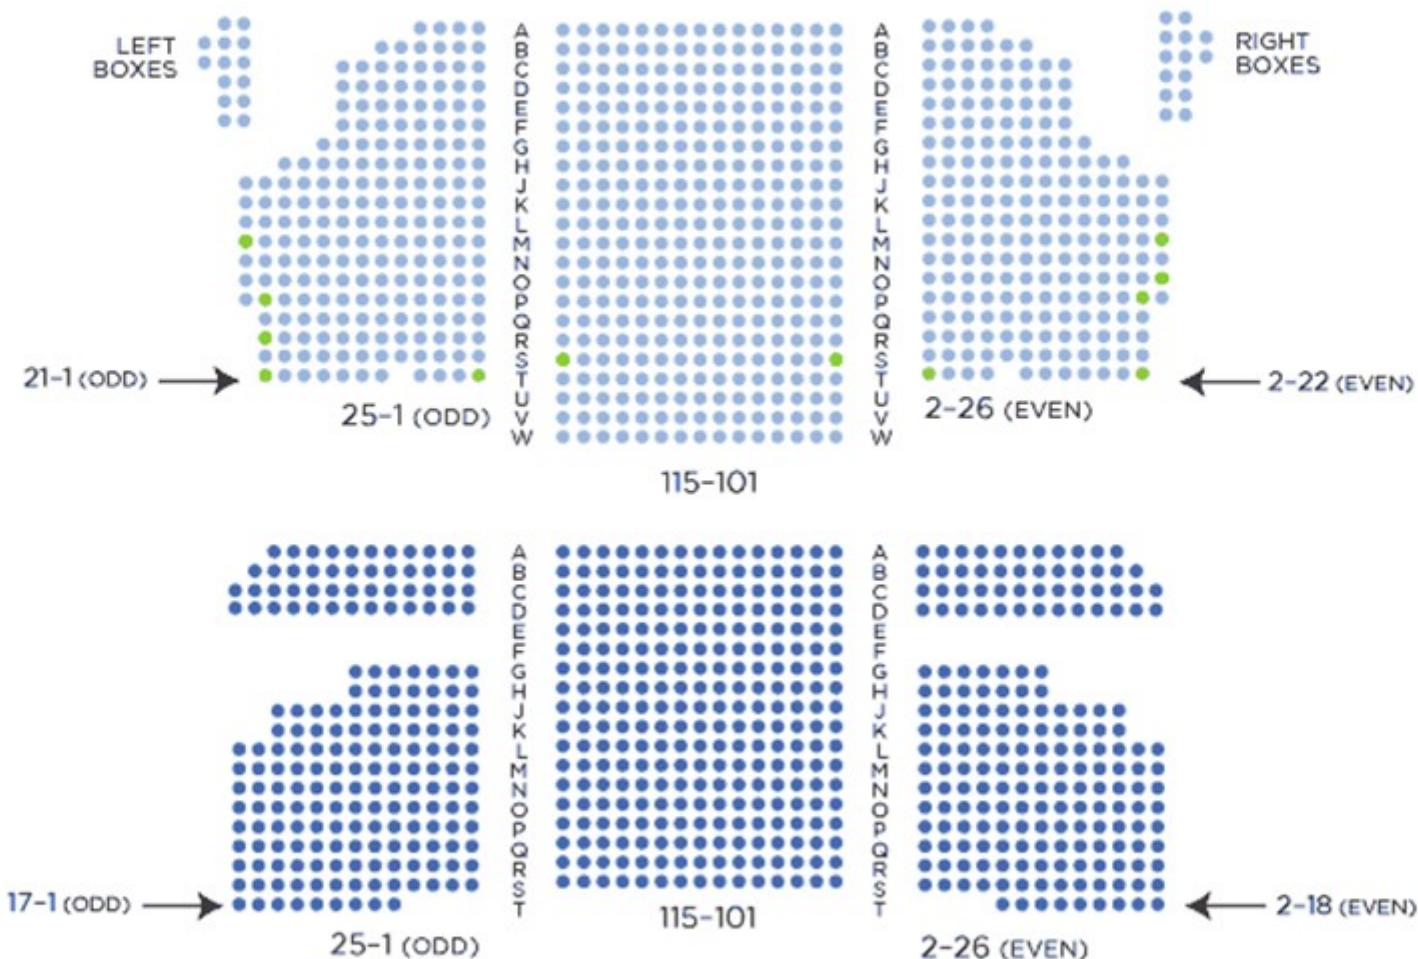

AL HIRSCHFELD THEATRE

STAGE

Mezzanine Row A Overhangs 12th Row Orchestra

● Aisle Seat with Folding Armrest ● Wheelchair Viewing

This map is subject to change