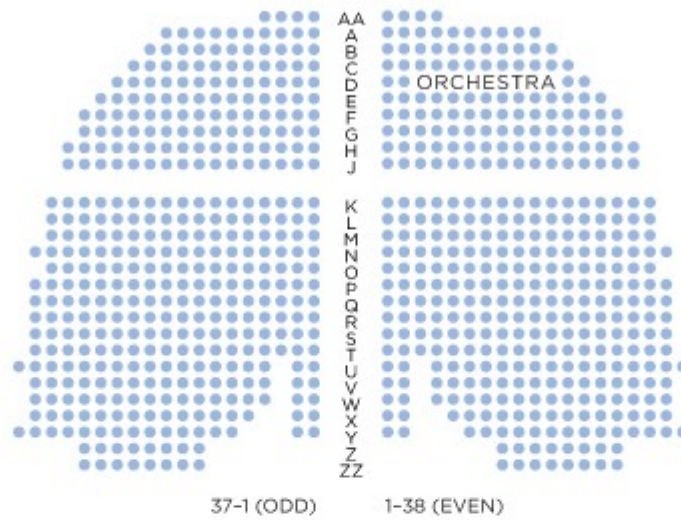

LYRIC THEATRE

STAGE

Dress Circle Overhangs Orchestra Row Q
Balcony Overhangs Dress Circle Row E

This map is subject to change