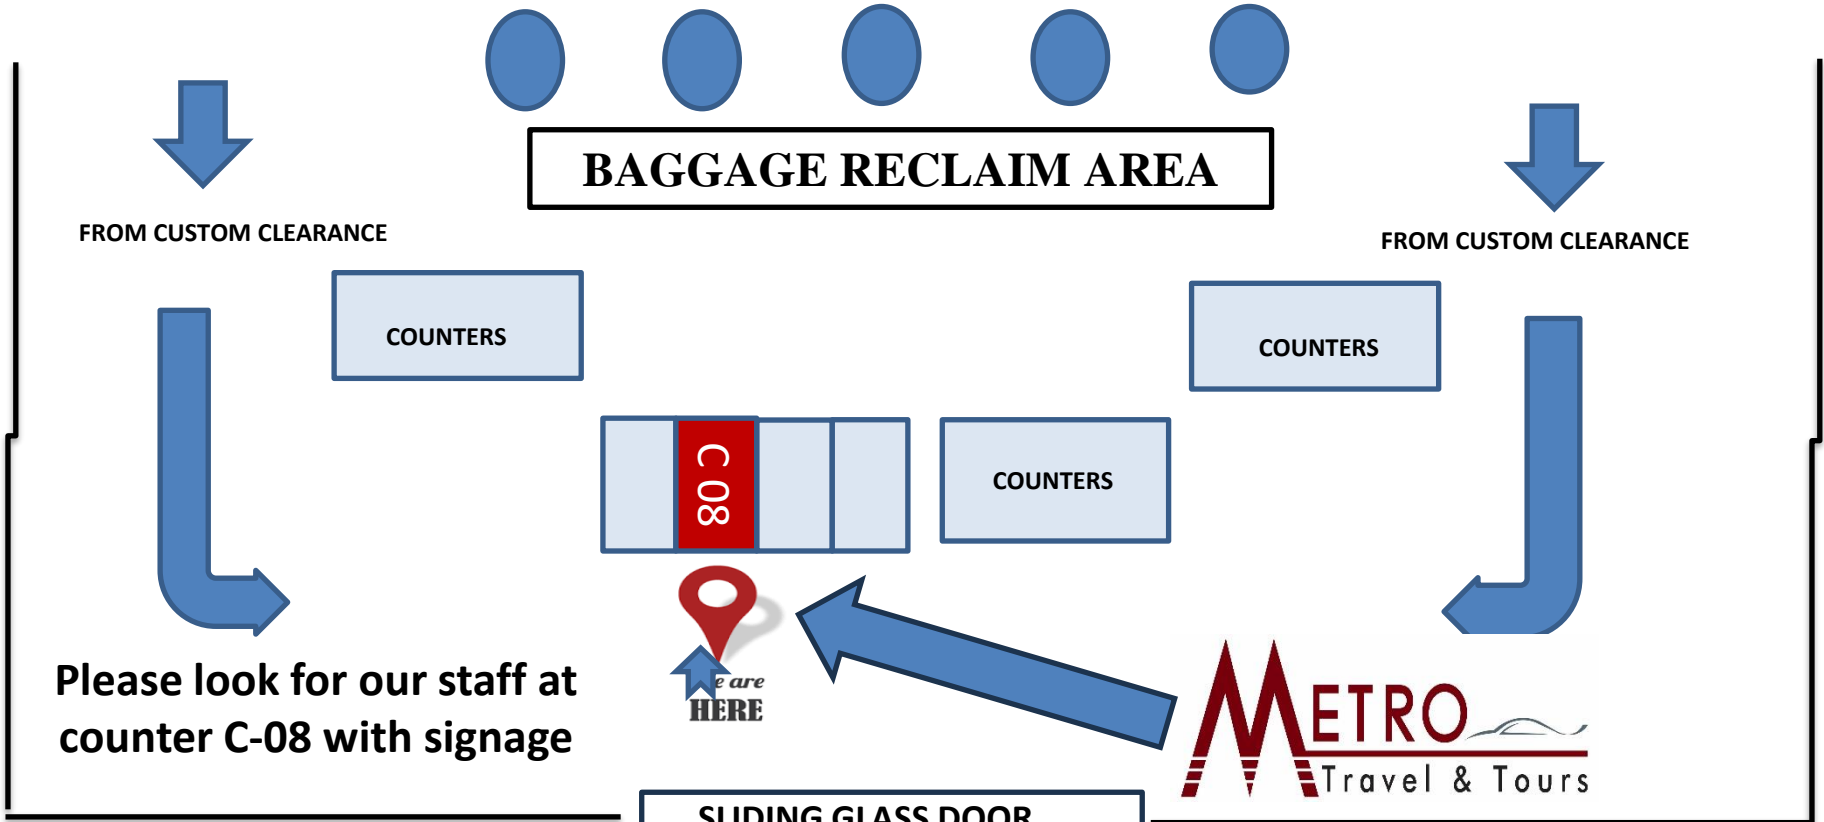

# ARRIVAL AT KLIA – LEVEL 3

## Important Notes

- After baggage claim, please look out for Counter C- 08 located before the exit sliding glass door as shown in map above.
- Once reached the counter, please identify yourself to our staff with Yellow Jacket.
- The staff will assist you to the waiting driver and vehicle.