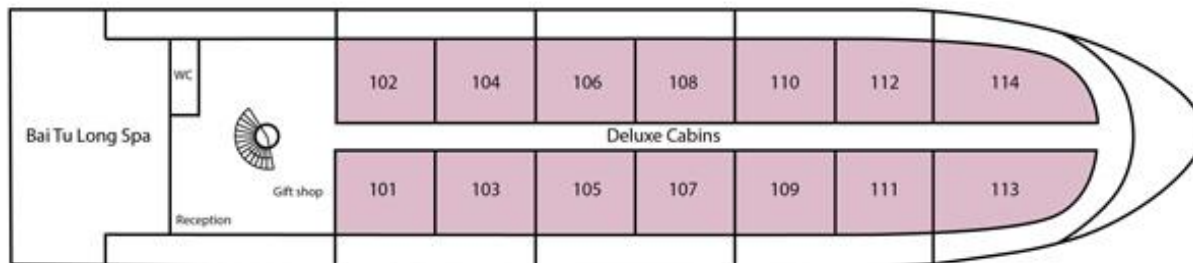

- Main Deck

1F
Guest Room & SPA
(DLX Cabin)

- Upper Deck

2F
Guest Room
(Executive Cabin & Suite)

- Terrace Deck

3F
Restaurant & Bar
(船内アクティビティーの
集合場所となります)

Sundeck

4F
サンデッキ