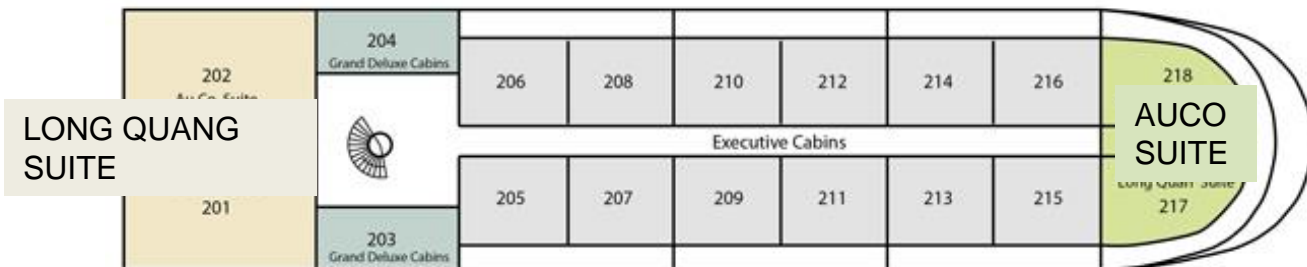

- Main Deck

1F
Guest Room & SPA
(DLX Cabin)

- Upper Deck

2F
Guest Room
(Executive Cabin & Suite)

- Terrace Deck

3F
Restaurant & Bar
(船内アクティビティーの
集合場所となります)

Sundeck

4F
サンデッキ