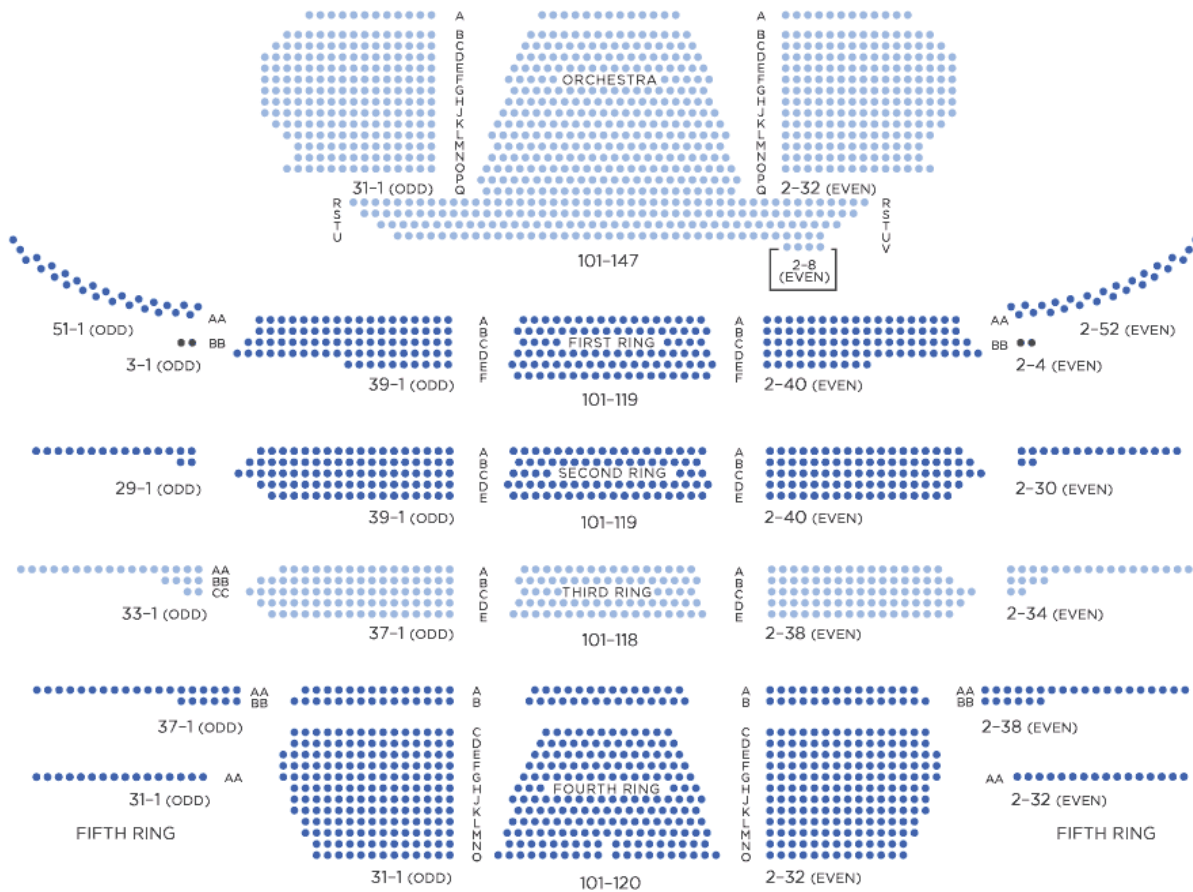

# DAVID A. KOCH THEATER STAGE

This map is subject to change