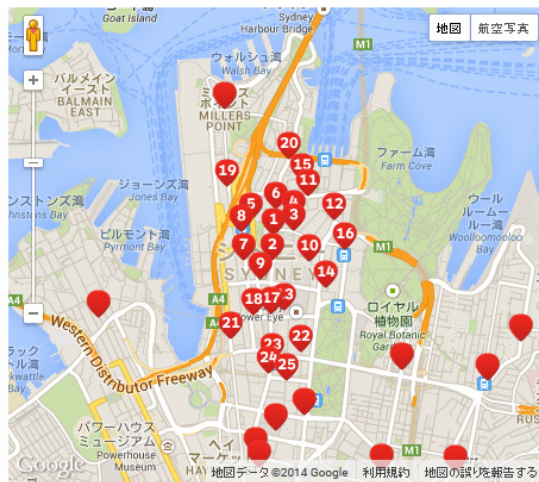

7 Red & Express street-posting box

139 Clarence Street Sydney NSW 2000