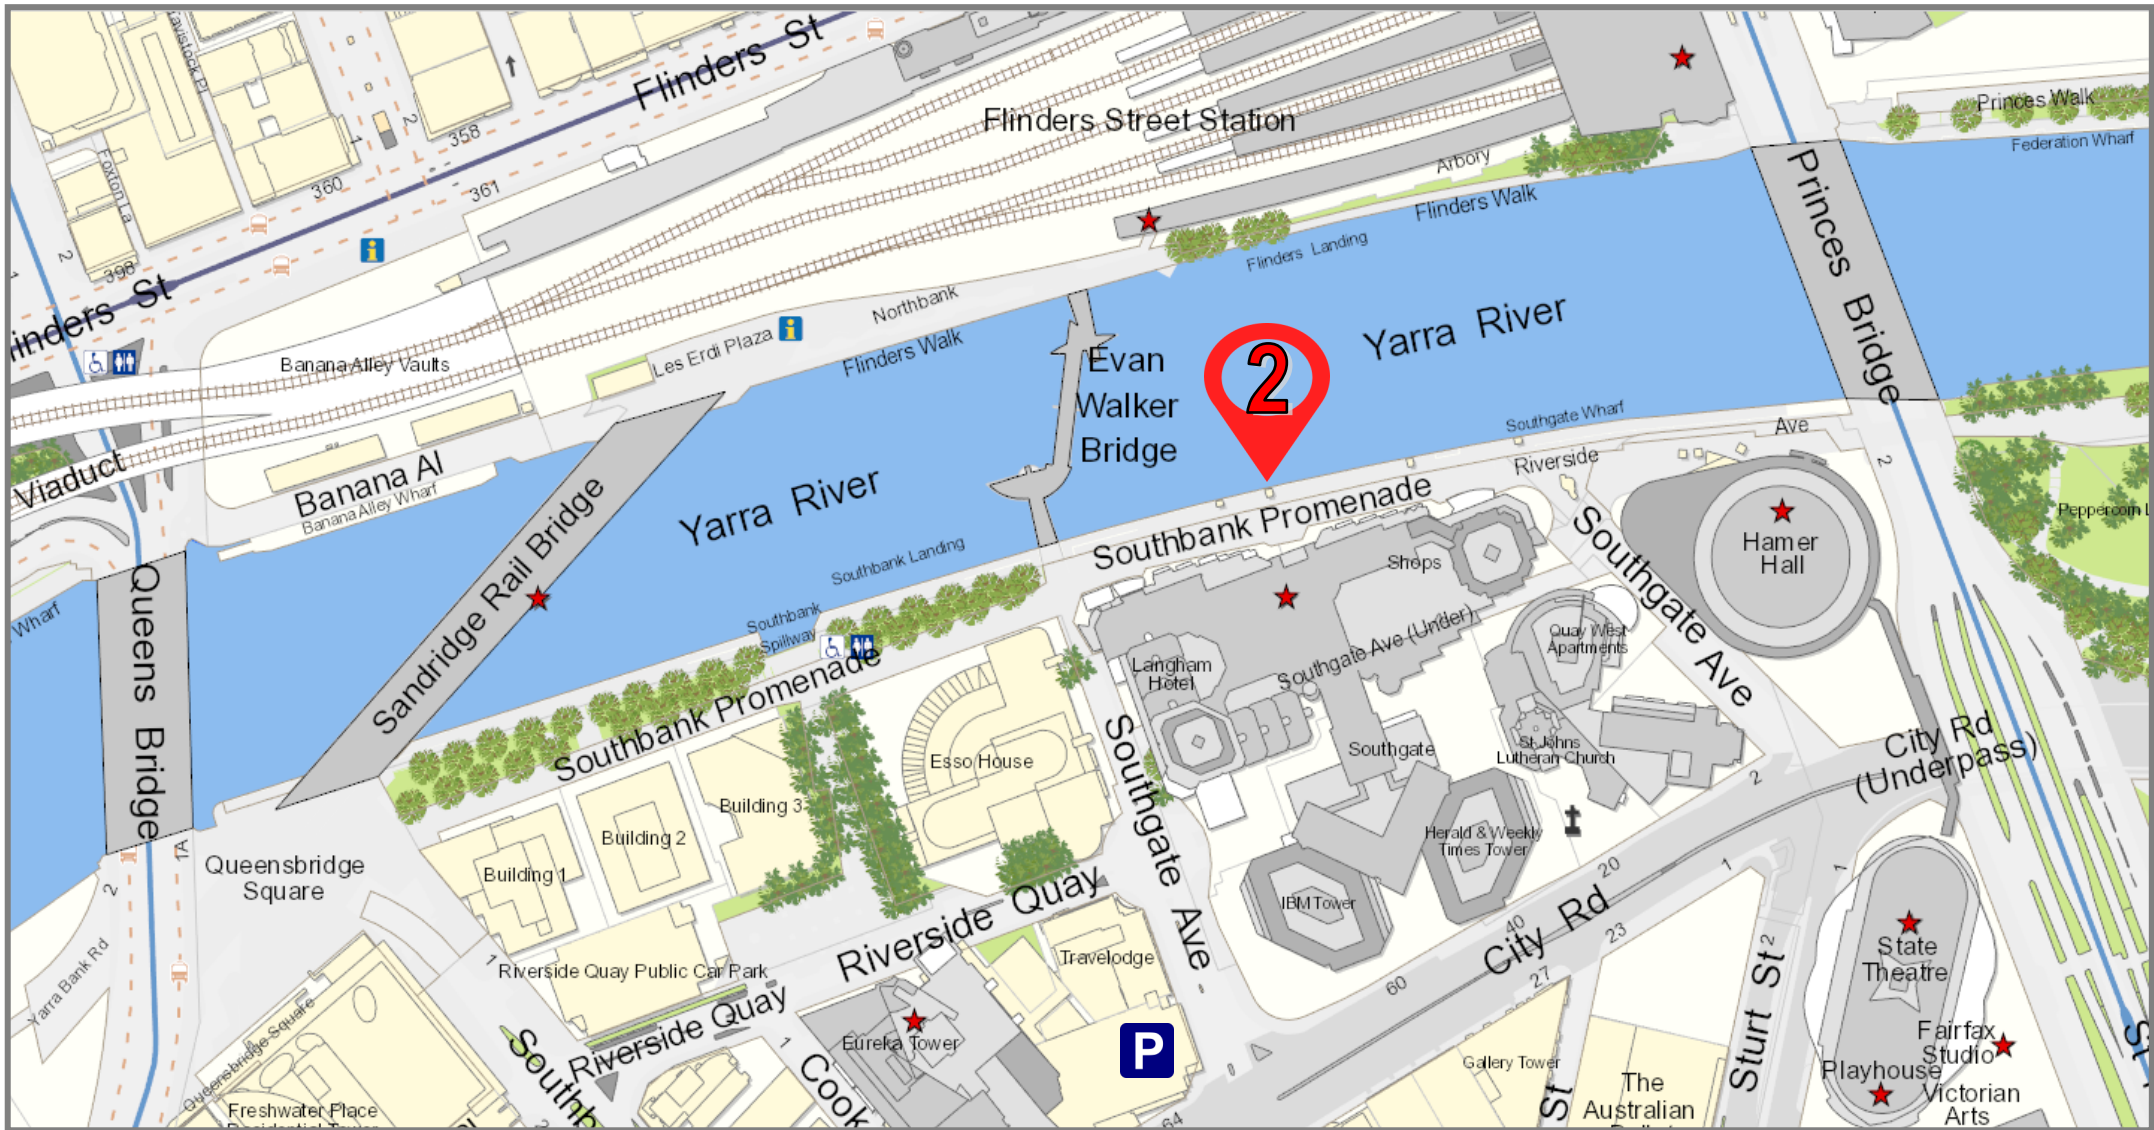

MELBOURNE DEPARTURE POINT MAP

RIVER CRUISES

BERTH 2 | Southbank Promenade, Southbank VIC 3006 | Cruising Restaurant

P **PARKING:** There are several parking facilities along Southgate Avenue which can be accessed via City Road.