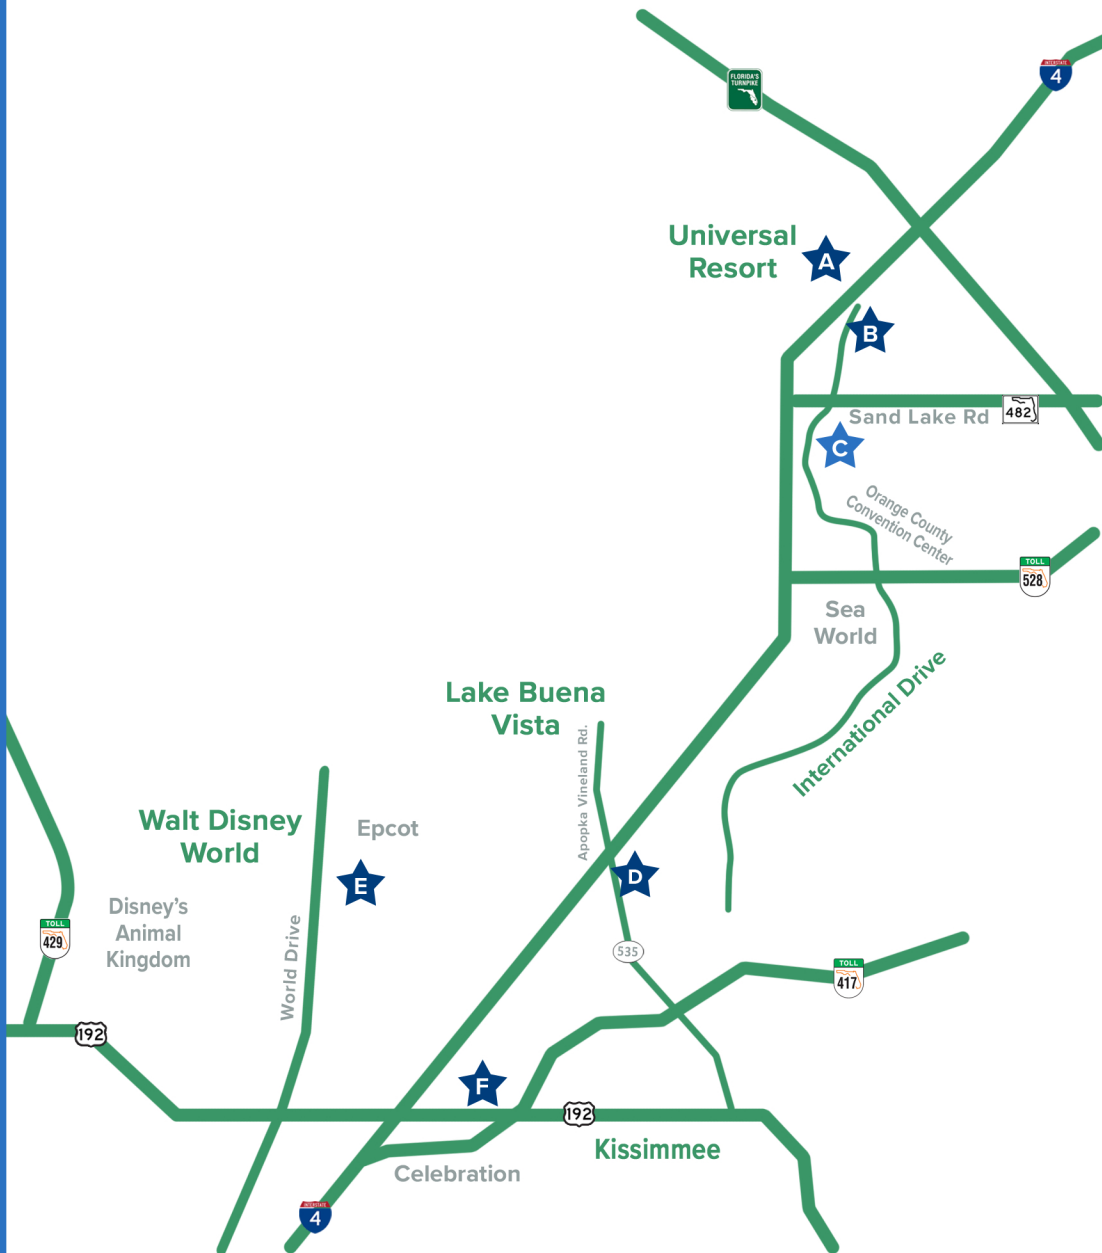

6300 Hollywood Way, Orlando, FL 32819

* wait outside PACIFICA Ballroom lobby

INTERNATIONAL DRIVE

B - Avanti Palms Resort

pick up: 7:50

6515 International Dr, Orlando, FL 32819

* wait outside lobby

C - ICON Park Orlando

★ **LAST pick up: 8:00**

8375 International Dr, Orlando, FL 32819

* wait at base of wheel - facing Universal Blvd.

LAKE BUENA VISTA

D - Golden Corral Buffet - Lake Buena Vista

pick up: 7:20

8707 Vineland Rd, Orlando, FL 32821

* wait outside restaurant

WALT DISNEY WORLD

E - Disney Swan Resort

pick up: 7:10

1200 Epcot Resorts Blvd

Lake Buena Vista, FL 32830

* wait outside lobby

KISSIMMEE

F - Charley's Steak House

pick up: 7:00

2901 Parkway Blvd

Kissimmee, FL 34747

* wait outside restaurant

Tour vehicle does not automatically stop at all locations.

You must confirm with Gray Line Orlando in advance where you will be boarding.