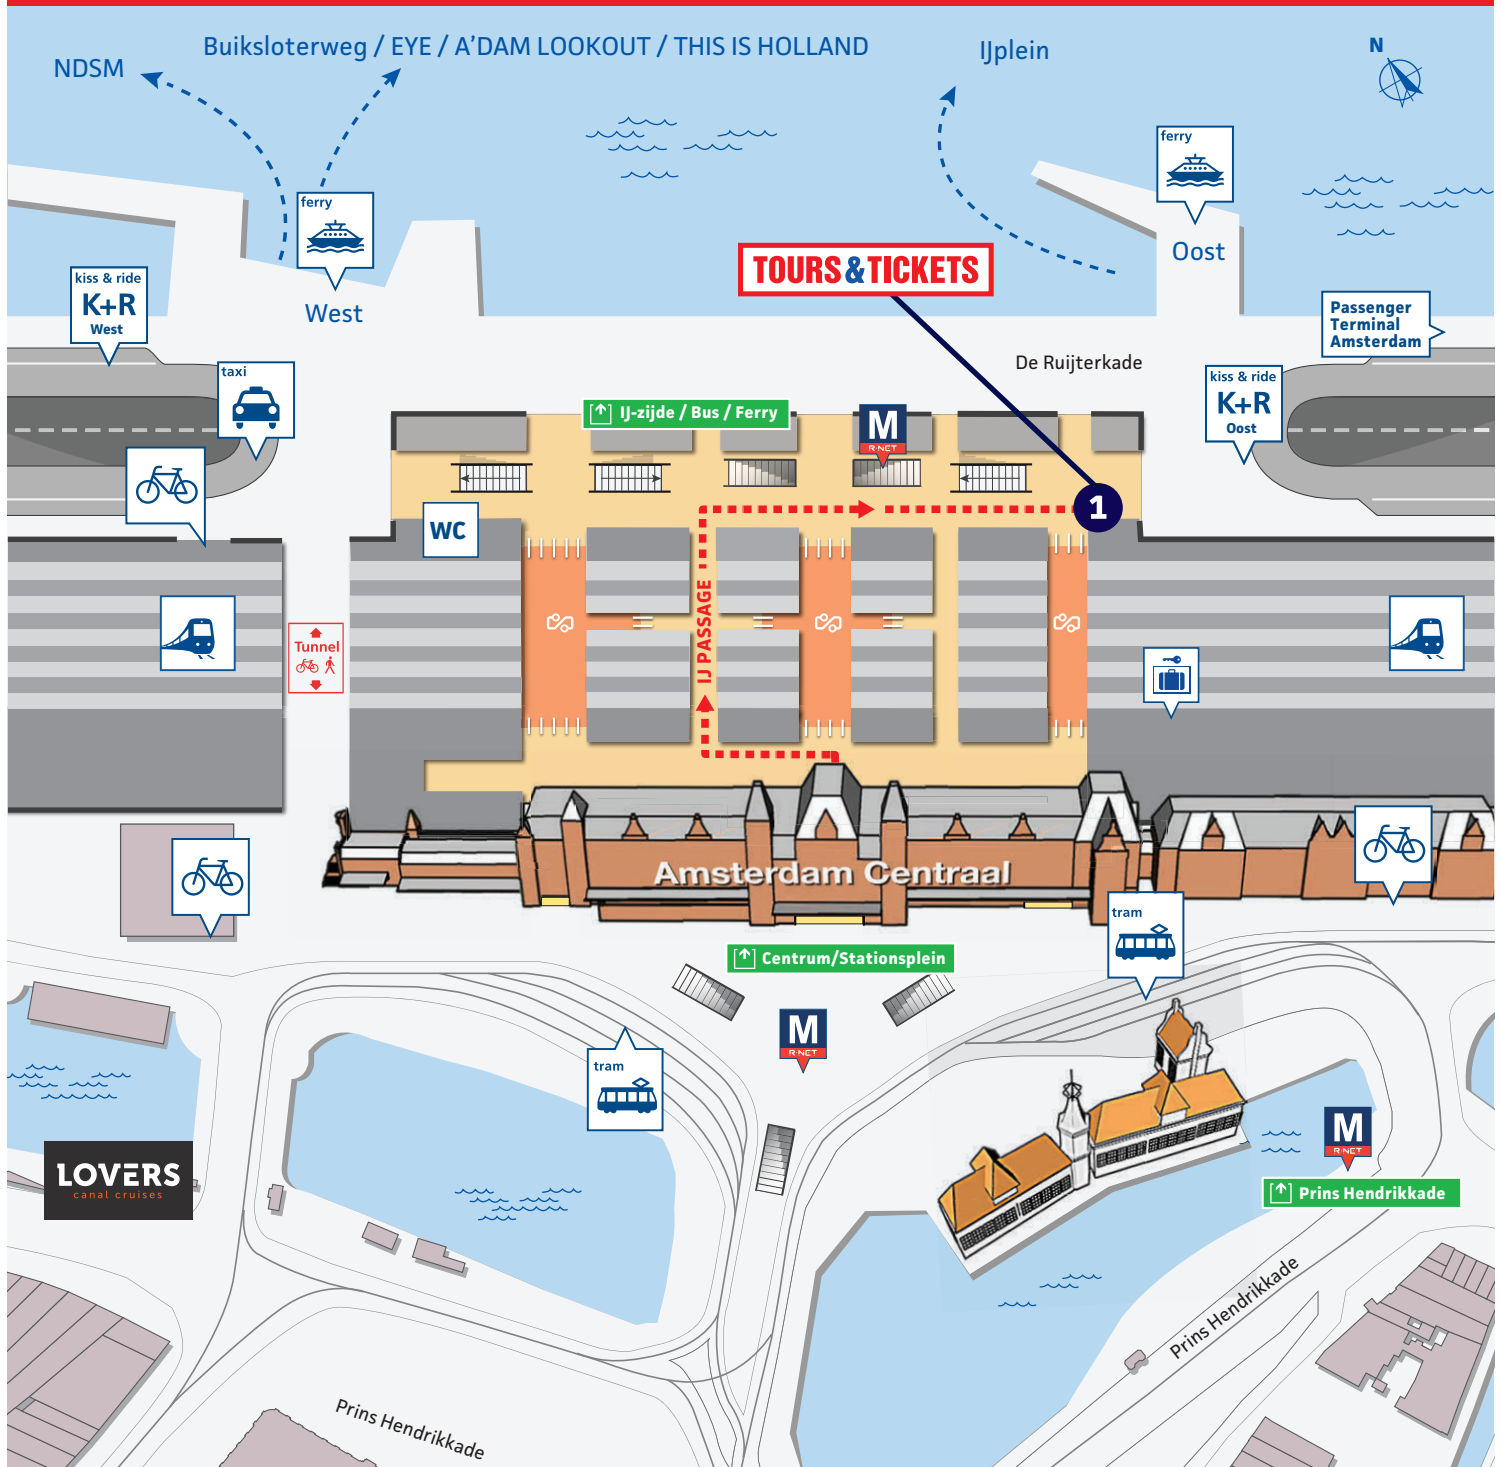

CHECK-IN & DEPARTURE BUS TOURS

FROM 9 SEPTEMBER 2018

1 CHECK-IN & DEPARTURE BUS TOURS

keytours Lindbergh TOURS&TICKETS

AMSTERDAM CENTRAL STATION

WATERFRONT - EAST/OOST (Address: IJ-Hal, De Ruijterkade 34a)