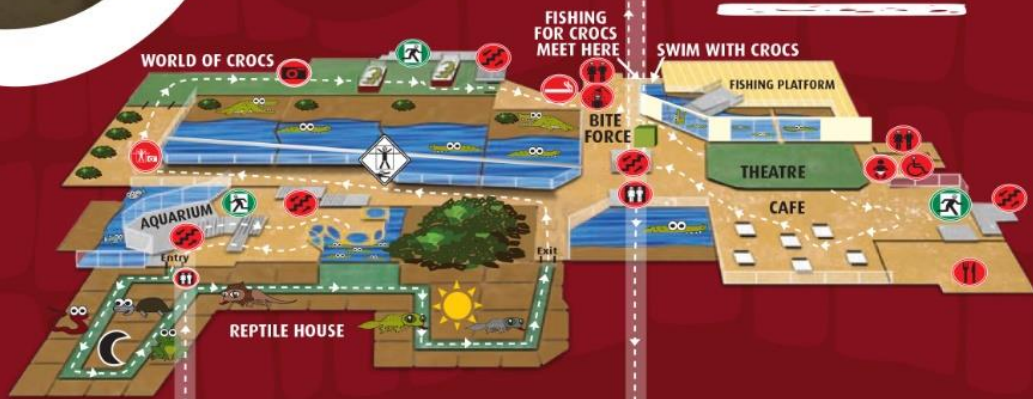

FIRST FLOOR