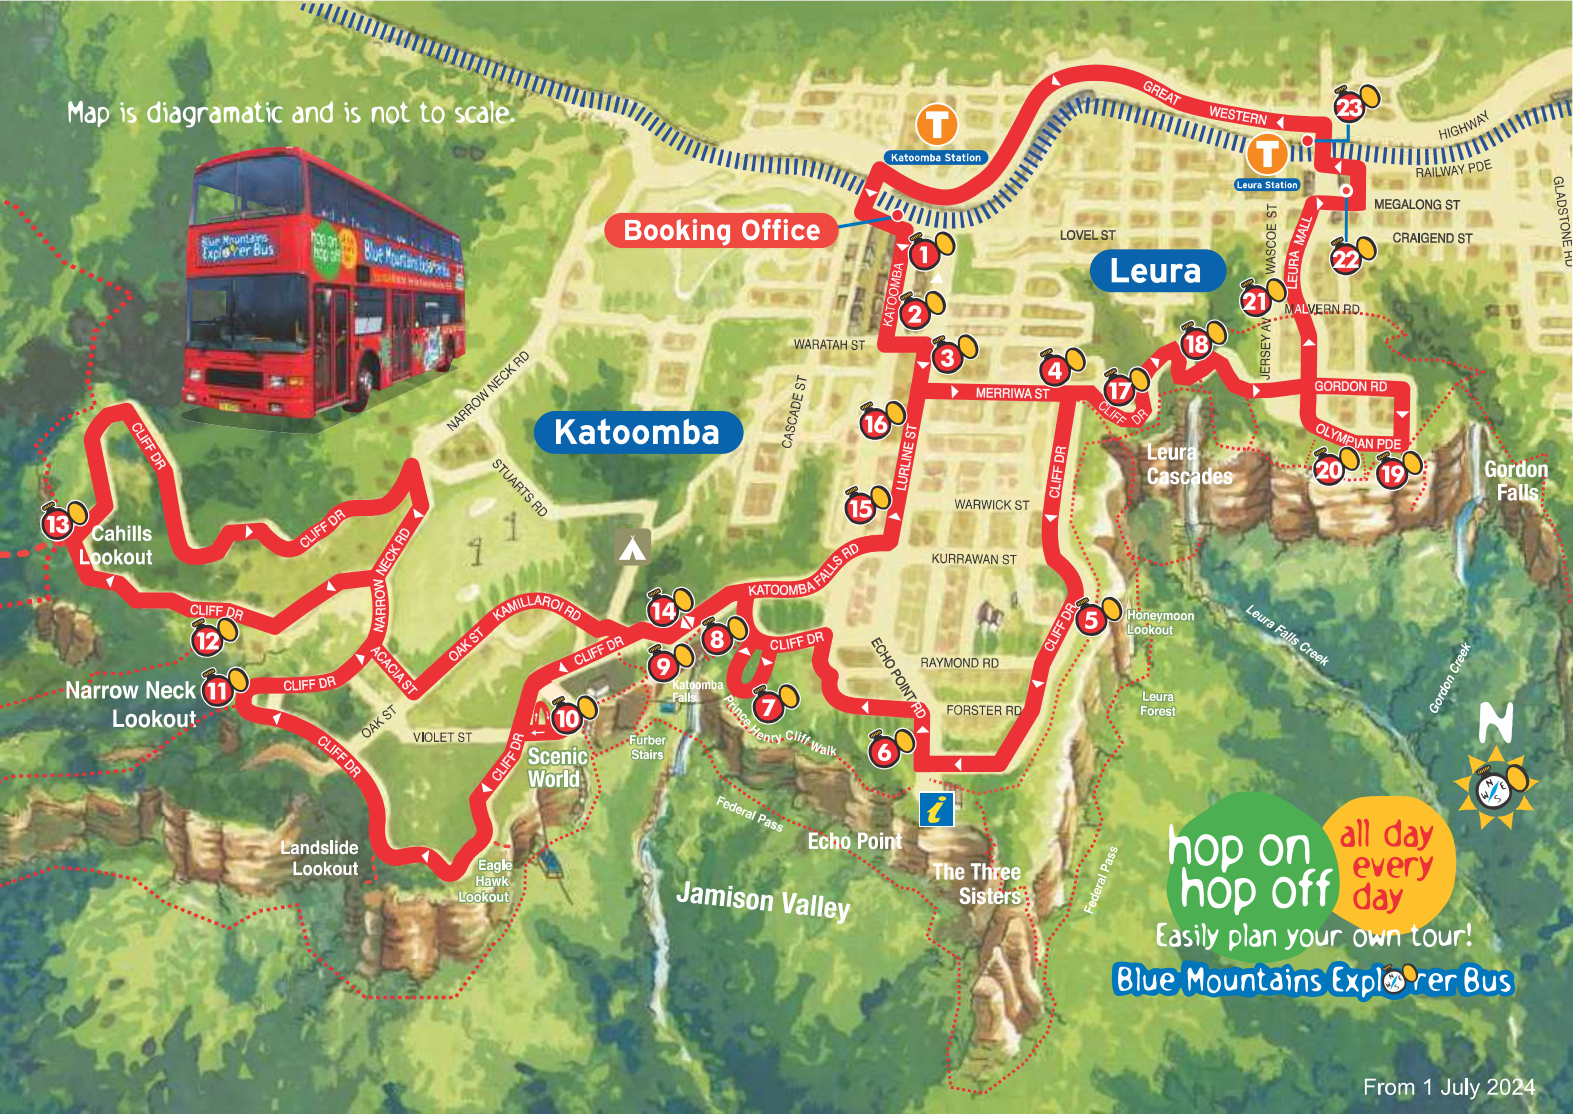

Map is diagrammatic and is not to scale.

13 Cahills Lookout

11 Narrow Neck Lookout

Landslide Lookout

10 Scenic World

9 Furber Stairs

Jamison Valley

Echo Point

The Three Sisters

Booking Office

Katoomba

Leura

hop on hop off all day every day

Easily plan your own tour!

Blue Mountains Explorer Bus

From 1 July 2024