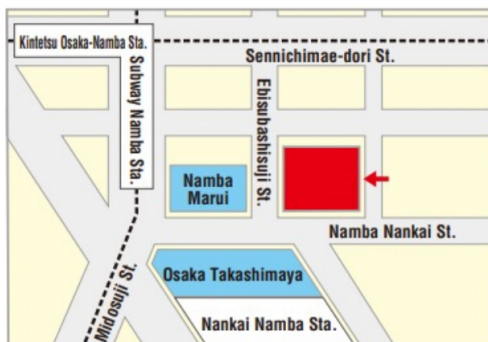

Location 2

Hana Tour Kansai Airport counter

(Kansai international Airport Terminal 1, 1st floor)
 (Near Exit F, 1st floor, Terminal 1, Kansai Airport. There is a Lawson nearby.)

Hour of Operation :
 9:00~18:00

✘Until 2024/12/22 (last business day)

Location 3

Osaka Metro Midosuji Line Namba Station
Multilingual Information Center

Osaka Metro Midosuji Line Namba Station, outside the northeast ticket gate

Hour of Operation :
 9:00~20:00

Location 4

EDION NAMBA MAIN STORE 8th floor

Hour of Operation :
 10:00 ~ 21:00

- About 2 minutes from Exit 1 of Osaka Metro Namba Station.
- About 4 minutes from Nankai Namba Station's central ticket gate.

Location 5

Osaka JOINER Guide & Tour Base (Namba Walk Zone3)

Hour of Operation :
10:00~20:50

Closed: 2024/7/17、9/18、11/20、
2025/1/1、1/15、3/12

Location 6

Sugi Pharmacy Shinsaibashi Store 3th floor

Hour of Operation :
09:00 ~ 23:00