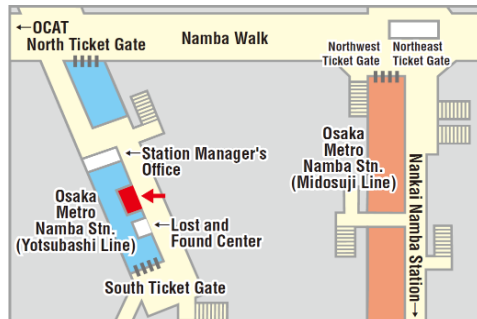

Location 11

**Osaka Metro Namba Station
Commuter pass sales counter**

Hour of Operation :
9:00 - 20:00 (Mon. - Sat.)
9:00 - 18:00 (Sun. & Holidays)
Closed: Jan 1st