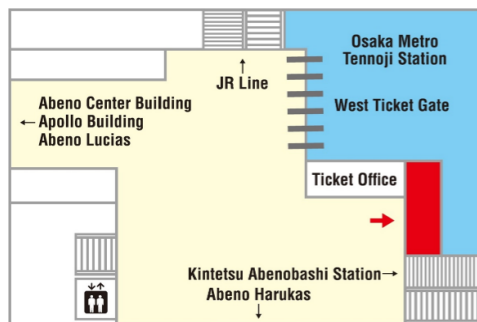

Location 10

**Osaka Metro Tennoji Station
Commuter pass sales counter**

Hour of Operation :
9:00 - 20:00 (Mon. - Sat.)
9:00 - 18:00 (Sun. & Holidays)
Closed: Jan 1st