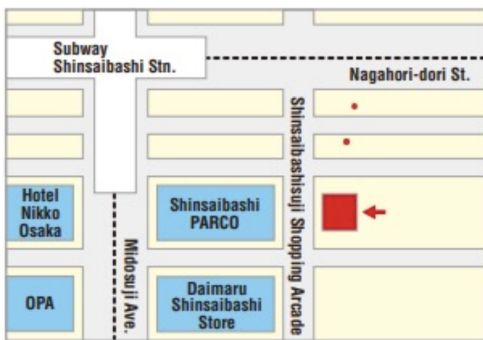

✘Until 2024/12/22 (last business day)

Location 3

Osaka Metro Midosuji Line Namba Station
Multilingual Information Center

Osaka Metro Midosuji Line Namba Station, outside the northeast ticket gate

Hour of Operation :
 9:00~20:00

Location 4

EDION NAMBA MAIN STORE 8th floor

Hour of Operation :
 10:00 ~ 21:00

- About 2 minutes from Exit 1 of Osaka Metro Namba Station.
- About 4 minutes from Nankai Namba Station's central ticket gate.

Location 5

Osaka JOINER Guide & Tour Base (Namba Walk Zone3)

Hour of Operation :
10:00~20:50

Closed: 2024/7/17、9/18、11/20、
2025/1/1、1/15、3/12

Location 6

Sugi Pharmacy Shinsaibashi Store 3th floor

Hour of Operation :
09:00 ~ 23:00

Location 7

Sugi Pharmacy LINKS Umeda store 1st basement

Hour of Operation :
9:30 ~ 22:00

Location 8

Sugi Pharmacy KITTE OSAKA Store 1st basement

Hour of Operation :
9:00-23:00(Weekdays),
10:00-23:00(Sat.& Sun.&Holidays)