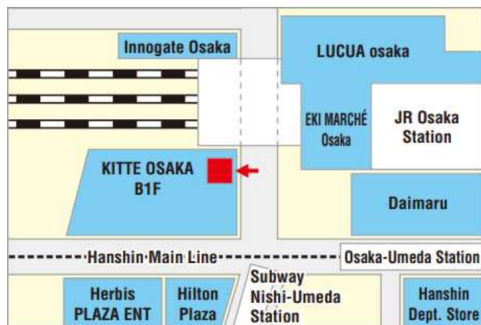

✘Until 2024/12/22 (last business day)

Location 3

Osaka Metro Midosuji Line Namba Station
Multilingual Information Center

Osaka Metro Midosuji Line Namba Station, outside the northeast ticket gate

Hour of Operation :
 9:00~20:00

Location 4

EDION NAMBA MAIN STORE 8th floor

Hour of Operation :
 10:00 ~ 21:00

- About 2 minutes from Exit 1 of Osaka Metro Namba Station.
- About 4 minutes from Nankai Namba Station's central ticket gate.

Location 5

Osaka JOINER Guide & Tour Base (Namba Walk Zone3)

Hour of Operation :
10:00~20:50

Closed: 2024/7/17、9/18、11/20、
2025/1/1、1/15、3/12

Location 6

Sugi Pharmacy Shinsaibashi Store 3th floor

Hour of Operation :
09:00 ~ 23:00

Location 7

Sugi Pharmacy LINKS Umeda store 1st basement

Hour of Operation :
9:30 ~ 22:00

Location 8

Sugi Pharmacy KITTE OSAKA Store 1st basement

Hour of Operation :
9:00-23:00(Weekdays),
10:00-23:00(Sat.& Sun.&Holidays)