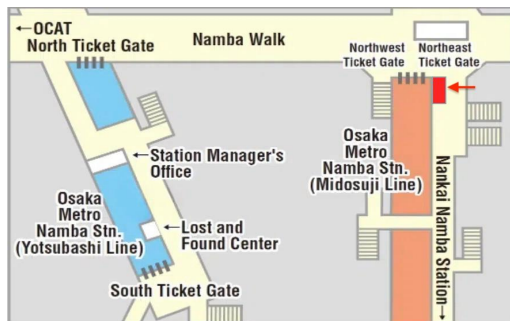

Location 2

Hana Tour Kansai Airport counter

(Kansai international Airport Terminal 1, 1st floor)
 (Near Exit F, 1st floor, Terminal 1, Kansai Airport. There is a Lawson nearby.)

Hour of Operation :
 9:00~18:00

✘Until 2024/12/22 (last business day)

Location 3

Osaka Metro Midosuji Line Namba Station
Multilingual Information Center

Osaka Metro Midosuji Line Namba Station, outside the northeast ticket gate

Hour of Operation :
 9:00~20:00

Location 4

EDION NAMBA MAIN STORE 8th floor

Hour of Operation :
 10:00 ~ 21:00

- About 2 minutes from Exit 1 of Osaka Metro Namba Station.
- About 4 minutes from Nankai Namba Station's central ticket gate.