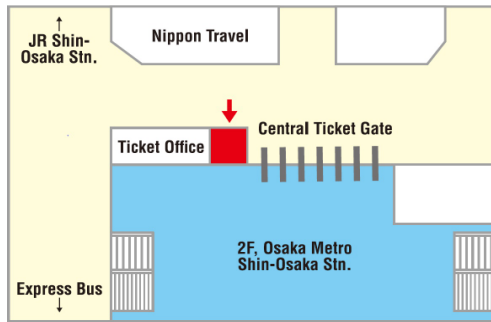

Location 9

**Osaka Metro Information Counter
Shin-Osaka Station**

Hour of Operation :
9:00 ~ 16:30