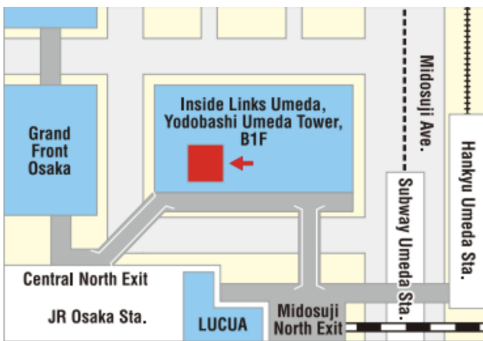

✘Until 2024/12/22 (last business day)

Location 3

Osaka Metro Midosuji Line Namba Station
Multilingual Information Center

Osaka Metro Midosuji Line Namba Station, outside the northeast ticket gate

Hour of Operation :
 9:00~20:00

Location 4

EDION NAMBA MAIN STORE 8th floor

Hour of Operation :
 10:00 ~ 21:00

- About 2 minutes from Exit 1 of Osaka Metro Namba Station.
- About 4 minutes from Nankai Namba Station's central ticket gate.

Location 5

Osaka JOINER Guide & Tour Base (Namba Walk Zone3)

Hour of Operation :
10:00~20:50

Closed: 2024/7/17、9/18、11/20、
2025/1/1、1/15、3/12

Location 6

Sugi Pharmacy Shinsaibashi Store 3th floor

Hour of Operation :
09:00 ~ 23:00

Location 7

Sugi Pharmacy LINKS Umeda store 1st basement

Hour of Operation :
9:30 ~ 22:00

Location 8

Sugi Pharmacy KITTE OSAKA Store 1st basement

Hour of Operation :
9:00-23:00(Weekdays),
10:00-23:00(Sat.& Sun.&Holidays)