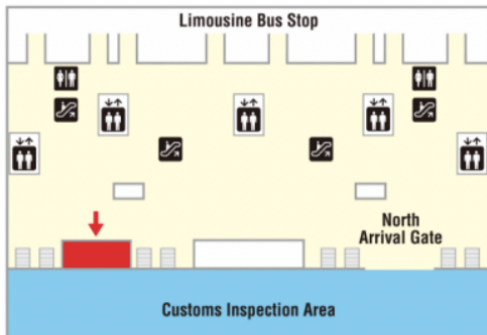

OSAKA 1day pass / OSAKA 2day pass Exchange Location & Hours of Operation

Location 1