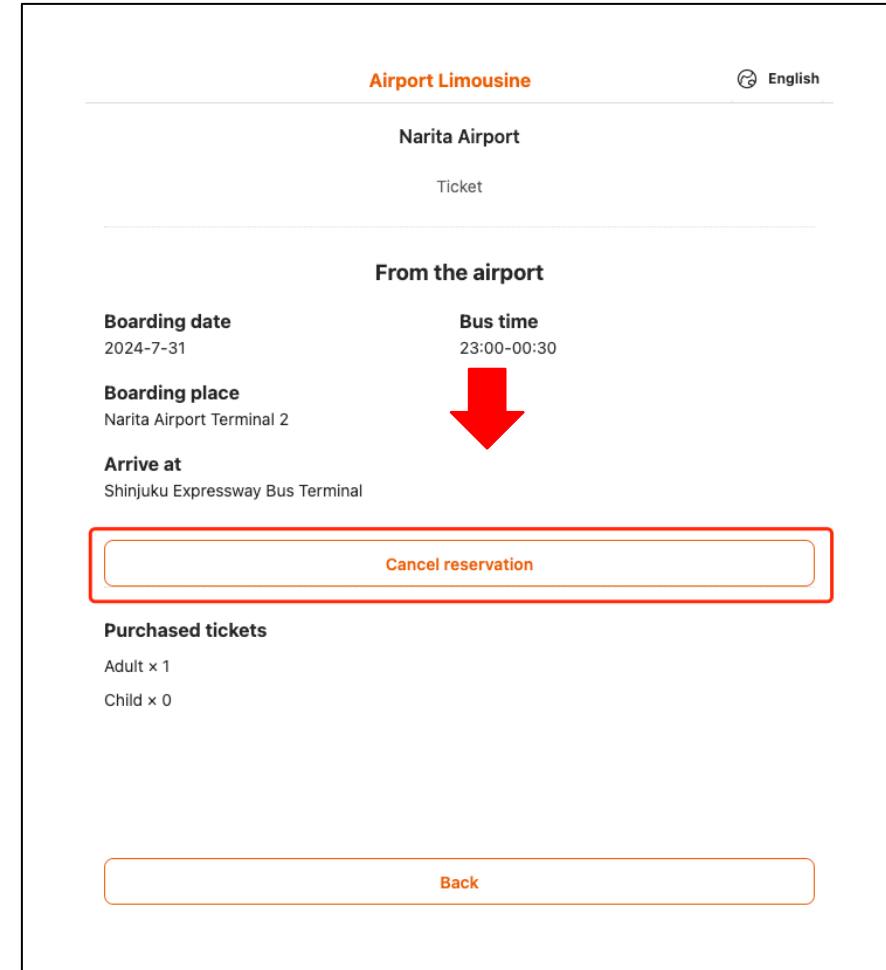

Step 2: Click "Cancel Reservation"