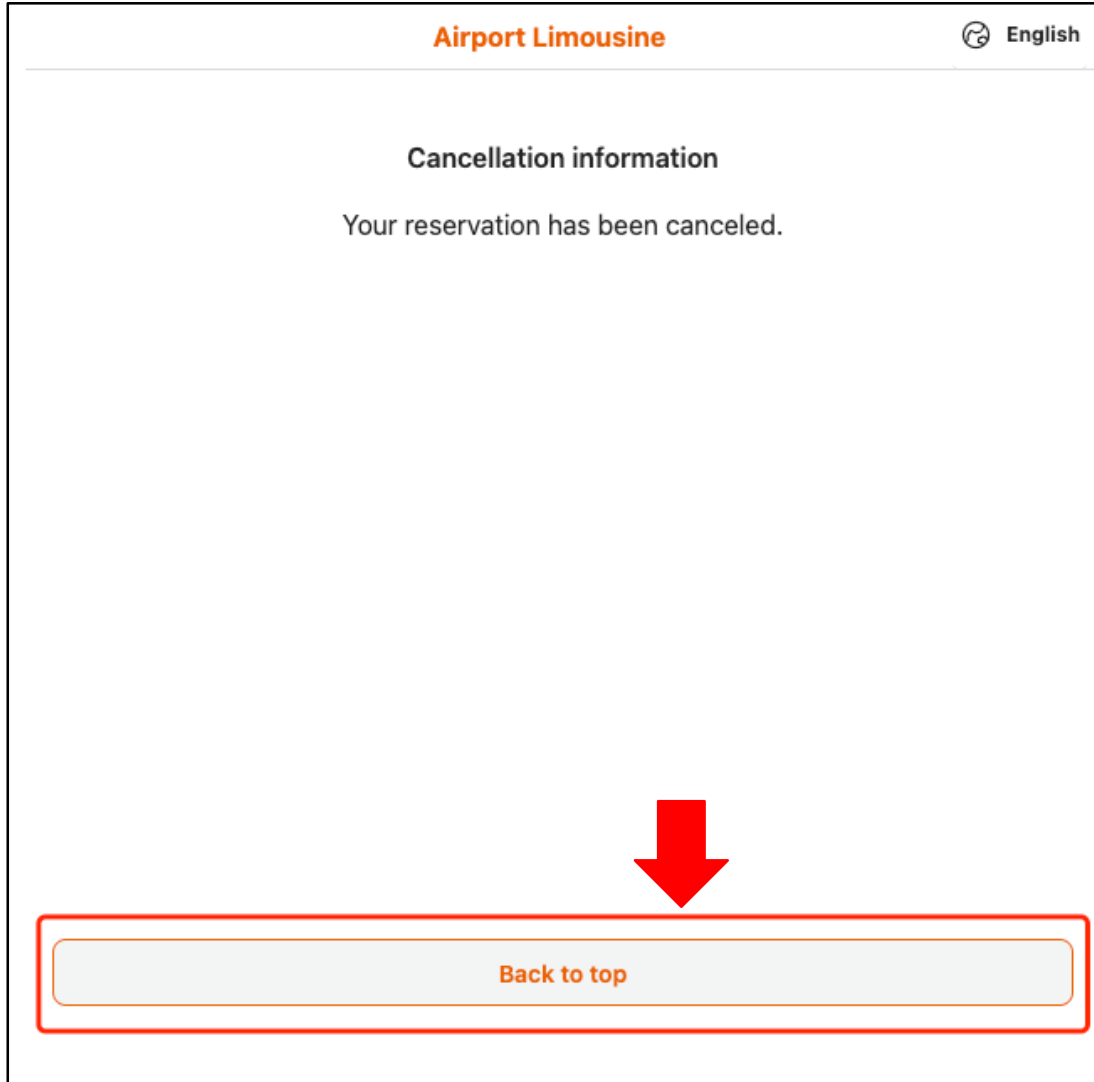

Cancel → Make a Reservation again

Step 1: Confirm the cancellation success screen and click "Back to TOP".