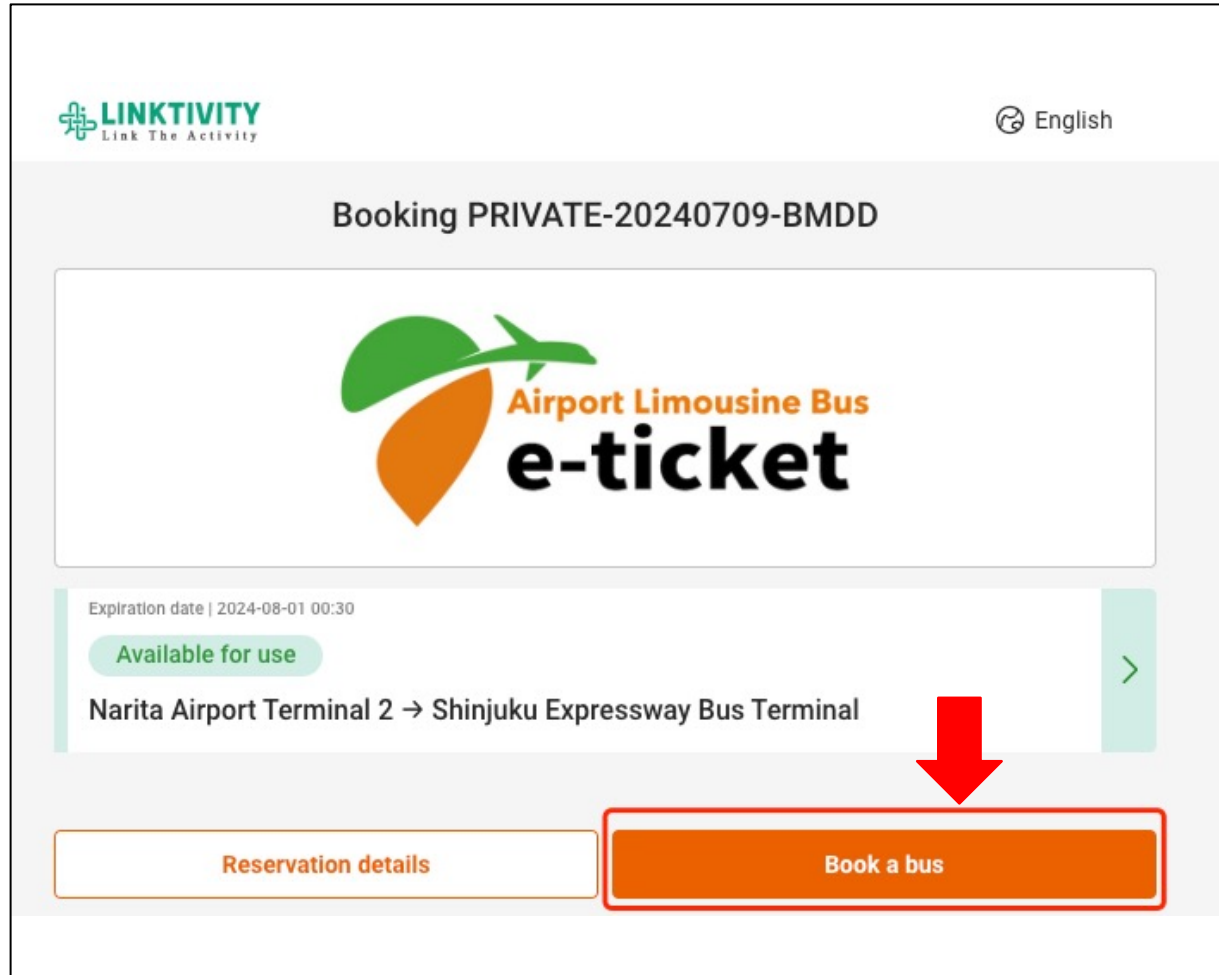

大人 (12歳以上) x 1
Adult (Age 12 & up) x 1

Current time
2024-07-09 15:23:08 (Asia/Tokyo)

Start time
00:30

Available Period
2024-07-31 23:00 - 2024-08-01 00:30 (Asia/Tokyo)

Usage instructions
Date: 2024-07-31
Seat: 3A
From: Narita Airport Terminal 2 (23:00)
To: Shinjuku Expressway Bus Terminal (00:30)
Boarding Point: 17
Booking #: 5K5AMQNB-BD723638-9101-46C3-A14A-2293125A69BD

To Cancel a Reservation Before Use (Only possible up to 5 minutes before the departure time)

Step 1: Return to the Initial Screen of the E-ticket
Click "Book a Bus"

Step 2: Click "Cancel Reservation"

Cancel → Make a Reservation again