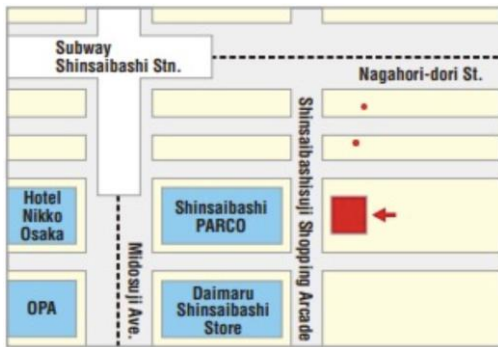

Location 2

Hana Tour Kansai Airport counter

(Kansai international Airport Terminal 1, 1st floor)
(Near Exit F, 1st floor, Terminal 1, Kansai Airport.
There is a Lawson nearby.)

Hour of Operation :
9:00~18:00

✳Until 2024/12/22 (last business day)

Location 3

EDION NAMBA MAIN STORE 8th floor

Hour of Operation :
10:00 ~ 21:00

- About 2 minutes from Exit 1 of Osaka Metro Namba Station.
- About 4 minutes from Nankai Namba Station's central ticket gate.

Location 4

Osaka JOINER Guide & Tour Base (Namba Walk Zone3)

Hour of Operation :
10:00~20:50

Closed : 2024/7/17、9/18、11/20、
2025/1/1、1/15、3/12

Location 5

**Sugi Pharmacy Shinsaibashi Store
3th floor**

Hour of Operation :
09:00 ~ 23:00

Location 6

**Sugi Pharmacy LINKS UMEDA store
1st basement**

Hour of Operation :
9:30 ~ 22:00

Location 7

**Sugi Pharmacy KITTE OSAKA
Store 1st basement**

Hour of Operation :
9:00-23:00(Weekdays),
10:00-23:00(Sat.& Sun.&Holidays)