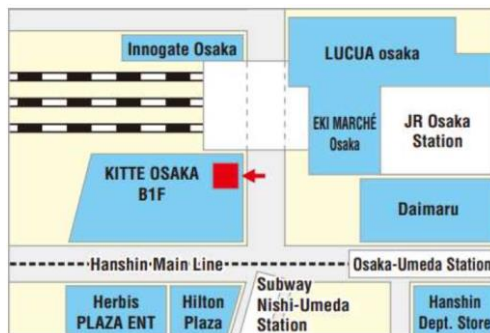

Location 2

Hana Tour Kansai Airport counter

(Kansai international Airport Terminal 1, 1st floor)
(Near Exit F, 1st floor, Terminal 1, Kansai Airport.
There is a Lawson nearby.)

Hour of Operation :
9:00~18:00

✳Until 2024/12/22 (last business day)

Location 3

EDION NAMBA MAIN STORE 8th floor

Hour of Operation :
10:00 ~ 21:00

- About 2 minutes from Exit 1 of Osaka Metro Namba Station.
- About 4 minutes from Nankai Namba Station's central ticket gate.

Location 4

Osaka JOINER Guide & Tour Base (Namba Walk Zone3)

Hour of Operation :
10:00~20:50

Closed : 2024/7/17、9/18、11/20、
2025/1/1、1/15、3/12

Location 5

**Sugi Pharmacy Shinsaibashi Store
3th floor**

Hour of Operation :
09:00 ~ 23:00

Location 6

**Sugi Pharmacy LINKS UMEDA store
1st basement**

Hour of Operation :
9:30 ~ 22:00

Location 7

**Sugi Pharmacy KITTE OSAKA
Store 1st basement**

Hour of Operation :
9:00-23:00(Weekdays),
10:00-23:00(Sat.& Sun.&Holidays)