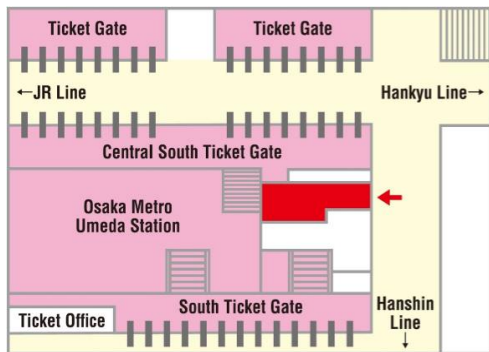

Location 11

**Osaka Metro Umeda Station
Commuter pass sales counter**

Hour of Operation :
7:00 - 20:00 (Mon. - Fri.)
9:00 - 20:00 (Sat.)
9:00 - 18:00 (Sun. & Holidays)