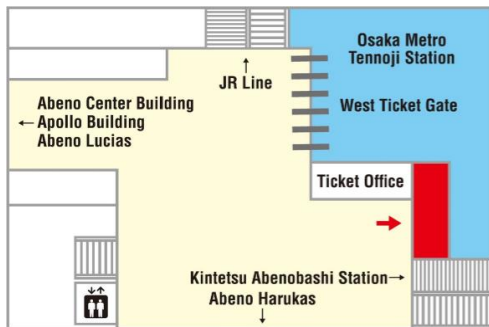

Location 9

**Osaka Metro Tennoji Station
Commuter pass sales counter**

Hour of Operation :
9:00 - 20:00 (Mon. - Sat.)
9:00 - 18:00 (Sun. & Holidays)
Closed: Jan 1st