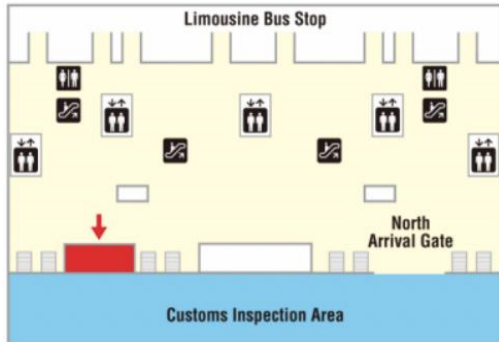

OSAKA 1day pass / OSAKA 2day pass Exchange Location & Hours of Operation

Location 1

Kansai Tourist Information Center Kansai International Airport

Kansai International Airport Terminal1 1

Hour of Operation :
9:00~19 : 00

Location 2

Hana Tour Kansai Airport counter

(Kansai international Airport Terminal 1, 1st floor)
(Near Exit F, 1st floor, Terminal 1, Kansai Airport.
There is a Lawson nearby.)

Hour of Operation :
9:00~18:00

✳Until 2024/12/22 (last business day)

Location 3

EDION NAMBA MAIN STORE 8th floor

Hour of Operation :
10:00 ~ 21:00

- About 2 minutes from Exit 1 of Osaka Metro Namba Station.
- About 4 minutes from Nankai Namba Station's central ticket gate.