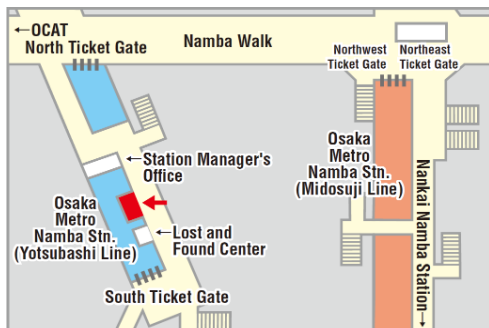

Location 10

**Osaka Metro Namba Station
Commuter pass sales counter**

Hour of Operation :
9:00 - 20:00 (Mon. - Sat.)
9:00 - 18:00 (Sun. & Holidays)
Closed: Jan 1st