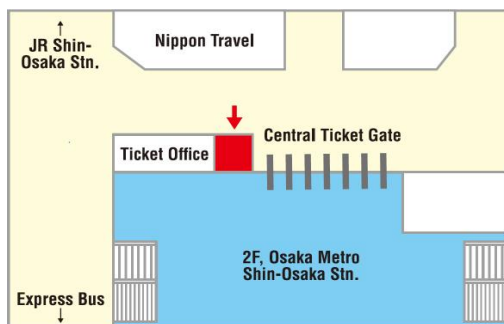

Location 8

**Osaka Metro Information Counter
Shin-Osaka Station**

Hour of Operation :
9:00 ~ 16:30